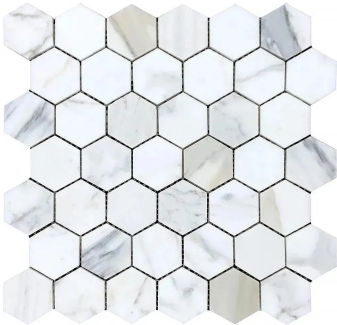

# Calacatta Gold Hexagon Honed Mosaic Tile - Sample

[View Product](#)

SKU	ATTSC44G22HA
Item size	11.8x11.8 inch
Tile Finish	Honed
Coverage	0.967
Sold By	sheet
Sq Ft Per Box	4.835
Tile Use	Outdoors, Indoor Walls, Light traffic floors, High traffic floors, Shower Walls, Shower Floor, Heat areas up to 150F, Commercial walls, Commercial Floors
Recommended Grout 1	Laticrete Permacolor White

Material	Calacatta Gold Honed
Thickness	3/8 inch
Mounting type	Mesh Mounted
Priced By	sheet
Pieces Per Box	5
Weight	5.28
Recommended thinset	Laticrete 254 Platinum
Country of Origin	China