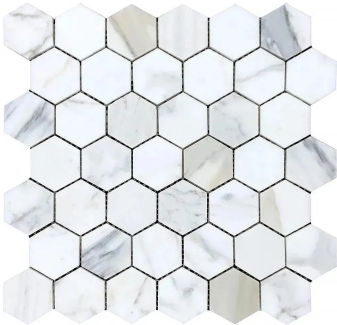

Calacatta Gold Hexagon Honed Mosaic Tile - Sample

[View Product](#)

SKU	ATTSC44G22HA
Item size	11.8x11.8 inch
Tile Finish	Honed
Coverage	0.967
Sold By	sheet
Sq Ft Per Box	4.835
Tile Use	Outdoors, Indoor Walls, Light traffic floors, High traffic floors, Shower Walls, Shower Floor, Heat areas up to 150F, Commercial walls, Commercial Floors
Recommended Grout 1	Laticrete Permacolor White

Material	Calacatta Gold Honed
Thickness	3/8 inch
Mounting type	Mesh Mounted
Priced By	sheet
Pieces Per Box	5
Weight	5.28
Recommended thinset	Laticrete 254 Platinum
Country of Origin	China