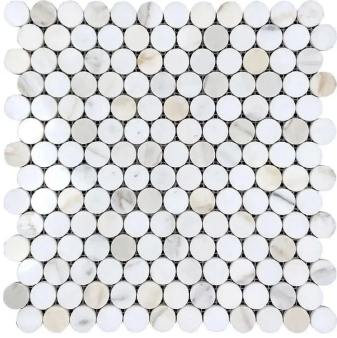

Calacatta Gold 1" Penny Round Honed Marble Mosaic Tile - Sample

[View Product](#)

SKU	ATTSC44P14HA	Material	Calacatta Gold Honed
Item size	11.2x11.5 inch	Thickness	3/8 inch
Tile Finish	Honed	Mounting type	Mesh Mounted
Coverage	0.894	Priced By	sheet
Sold By	sheet	Pieces Per Box	5
Sq Ft Per Box	4.472	Weight	4.4
Tile Use	Outdoors, Indoor Walls, Light traffic floors, High traffic floors, Shower Walls, Shower Floor, Heat areas up to 150F, Commercial walls, Commercial Floors	Recommended thinset	Laticrete 254 Platinum
Recommended Grout 1	Laticrete Permacolor White	Country of Origin	China