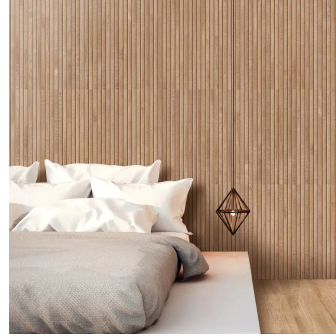

# Natural 24x48 Fluted Matte Porcelain Wood Look Tile - Sample

[View Product](#)

SKU	ATZENDECNAT2448	Material	Colored Body Porcelain
Item size	23.7x47.25 inch	Thickness	7/16 inch
Tile Finish	Matte	Mounting type	Loose
Coverage	7.745	Priced By	sf
Sold By	box	Pieces Per Box	2
Sq Ft Per Box	15.49	Weight	5.19
Tile Use	Outdoors, Indoor Walls, Light traffic floors, High traffic floors, Shower Walls, Shower Floor, Steam Room, Heat areas up to 150F, Commercial walls, Commercial Floors	Shade Variation	V2 (slight)
Tile Edges	Rectified	Recommended thinset	Laticrete 254 Platinum
Recommended Grout 1	Laticrete Permacolor White	Country of Origin	Spain