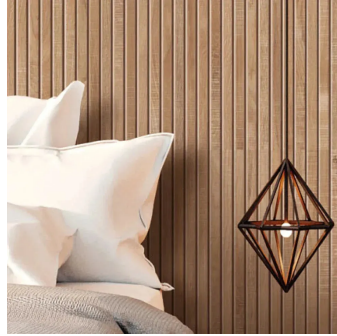

# Natural 24x48 Fluted Matte Porcelain Wood Look Tile - Sample

[View Product](#)

SKU	ATZENDECNAT2448	Material	Colored Body Porcelain
Item size	23.7x47.25 inch	Thickness	7/16 inch
Tile Finish	Matte	Mounting type	Loose
Coverage	7.745	Priced By	sf
Sold By	box	Pieces Per Box	2
Sq Ft Per Box	15.49	Weight	5.19
Tile Use	Outdoors, Indoor Walls, Light traffic floors, High traffic floors, Shower Walls, Shower Floor, Steam Room, Heat areas up to 150F, Commercial walls, Commercial Floors	Shade Variation	V2 (slight)
Tile Edges	Rectified	Recommended thinset	Laticrete 254 Platinum
Recommended Grout 1	Laticrete Permacolor White	Country of Origin	Spain