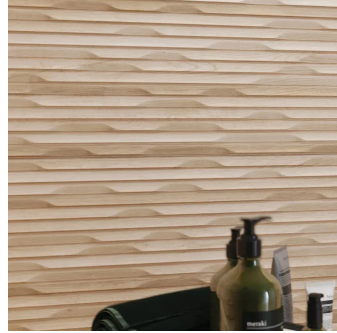

Brown 16x48 Wood Look Matte Ceramic Tile - Sample

[View Product](#)

SKU	ATZENDECOAK1648
Item size	15.75x47.25 inch
Tile Finish	Matte
Coverage	5.168
Sold By	box
Sq Ft Per Box	15.49
Tile Use	Indoor Walls, Shower Walls, Steam Room, Heat areas up to 150F, Commercial walls
Tile Edges	Rectified
Recommended Grout 1	Laticrete Permacolor White

Material	Ceramic
Thickness	7/16 inch
Mounting type	Loose
Priced By	sf
Pieces Per Box	3
Weight	3.86
Shade Variation	V2 (slight)
Recommended thinset	Laticrete 254 Platinum
Country of Origin	Spain