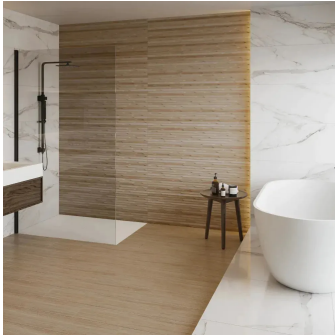

Brown 16x48 Wood Look Matte Ceramic Tile - Sample

[View Product](#)

SKU	ATZENDECOAK1648
Item size	15.75x47.25 inch
Tile Finish	Matte
Coverage	5.168
Sold By	box
Sq Ft Per Box	15.49
Tile Use	Indoor Walls, Shower Walls, Steam Room, Heat areas up to 150F, Commercial walls
Tile Edges	Rectified
Recommended Grout 1	Laticrete Permacolor White

Material	Ceramic
Thickness	7/16 inch
Mounting type	Loose
Priced By	sf
Pieces Per Box	3
Weight	3.86
Shade Variation	V2 (slight)
Recommended thinset	Laticrete 254 Platinum
Country of Origin	Spain