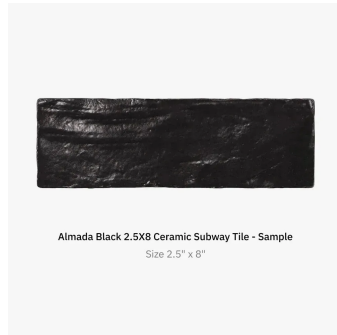

5 Popular Almada Ceramic Tiles - Sample Bundle

[View Product](#)

Almada Green 4x4 Ceramic Tile - Sample
Size 4" x 4"

Almada Black 4x4 Ceramic Tile - Sample
Size 4" x 4"

Almada White 4x4 Ceramic Tile - Sample
Size 4" x 4"

Almada White 2.5x8 Ceramic Subway Tile - Sample
Size 2.5" x 8"

Almada Black 2.5x8 Ceramic Subway Tile - Sample
Size 2.5" x 8"