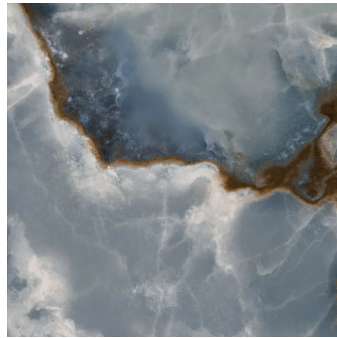

## Onyx Chic Blue 36x36 Lappato Porcelain Tile

[View Product](#)

SKU	ATIMPONXBLU3636	Material	Porcelain
Item size	36x36 inch	Thickness	3/8 inch
Tile Finish	Lappato	Mounting type	Loose
Coverage	8.719	Priced By	sf
Sold By	box	Pieces Per Box	2
Sq Ft Per Box	17.438	Weight	-
Tile Use	Outdoors, Indoor Walls, Light traffic floors, High traffic floors, Shower Walls, Steam Room, Heat areas up to 150F, Commercial walls, Commercial Floors	Shade Variation	V3 (moderate)
Tile Edges	Rectified	Recommended thinset	Laticrete 254 Platinum
Recommended Grout 1	Laticrete Permacolor	Country of Origin	Italy