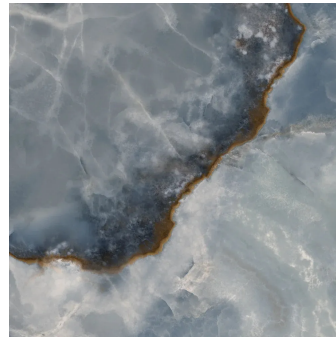

## Onyx Chic Blue 36x36 Lappato Porcelain Tile

[View Product](#)

SKU	ATIMPONXBLU3636	Material	Porcelain
Item size	36x36 inch	Thickness	3/8 inch
Tile Finish	Lappato	Mounting type	Loose
Coverage	8.719	Priced By	sf
Sold By	box	Pieces Per Box	2
Sq Ft Per Box	17.438	Weight	-
Tile Use	Outdoors, Indoor Walls, Light traffic floors, High traffic floors, Shower Walls, Steam Room, Heat areas up to 150F, Commercial walls, Commercial Floors	Shade Variation	V3 (moderate)
Tile Edges	Rectified	Recommended thinset	Laticrete 254 Platinum
Recommended Grout 1	Laticrete Permacolor	Country of Origin	Italy