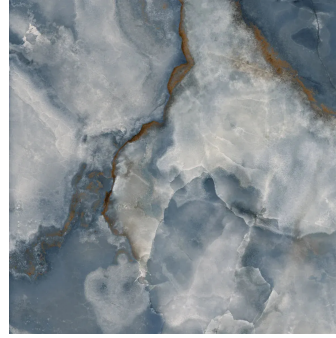

## Onyx Chic Blue 36x36 Lappato Porcelain Tile

[View Product](#)

SKU	ATIMPONXBLU3636	Material	Porcelain
Item size	36x36 inch	Thickness	3/8 inch
Tile Finish	Lappato	Mounting type	Loose
Coverage	8.719	Priced By	sf
Sold By	box	Pieces Per Box	2
Sq Ft Per Box	17.438	Weight	-
Tile Use	Outdoors, Indoor Walls, Light traffic floors, High traffic floors, Shower Walls, Steam Room, Heat areas up to 150F, Commercial walls, Commercial Floors	Shade Variation	V3 (moderate)
Tile Edges	Rectified	Recommended thinset	Laticrete 254 Platinum
Recommended Grout 1	Laticrete Permacolor	Country of Origin	Italy