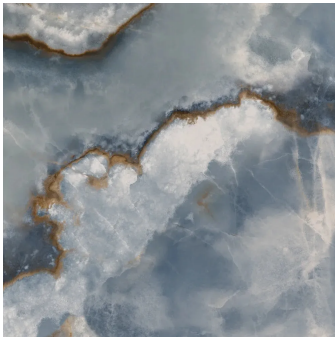

## Onyx Chic Blue 36x36 Lappato Porcelain Tile

[View Product](#)

SKU	ATIMPONXBLU3636	Material	Porcelain
Item size	36x36 inch	Thickness	3/8 inch
Tile Finish	Lappato	Mounting type	Loose
Coverage	8.719	Priced By	sf
Sold By	box	Pieces Per Box	2
Sq Ft Per Box	17.438	Weight	-
Tile Use	Outdoors, Indoor Walls, Light traffic floors, High traffic floors, Shower Walls, Steam Room, Heat areas up to 150F, Commercial walls, Commercial Floors	Shade Variation	V3 (moderate)
Tile Edges	Rectified	Recommended thinset	Laticrete 254 Platinum
Recommended Grout 1	Laticrete Permacolor	Country of Origin	Italy