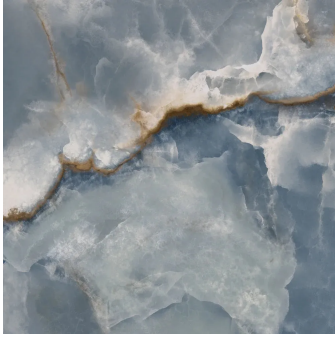

## Onyx Chic Blue 36x36 Lappato Porcelain Tile

[View Product](#)

SKU	ATIMPONXBLU3636	Material	Porcelain
Item size	36x36 inch	Thickness	3/8 inch
Tile Finish	Lappato	Mounting type	Loose
Coverage	8.719	Priced By	sf
Sold By	box	Pieces Per Box	2
Sq Ft Per Box	17.438	Weight	-
Tile Use	Outdoors, Indoor Walls, Light traffic floors, High traffic floors, Shower Walls, Steam Room, Heat areas up to 150F, Commercial walls, Commercial Floors	Shade Variation	V3 (moderate)
Tile Edges	Rectified	Recommended thinset	Laticrete 254 Platinum
Recommended Grout 1	Laticrete Permacolor	Country of Origin	Italy