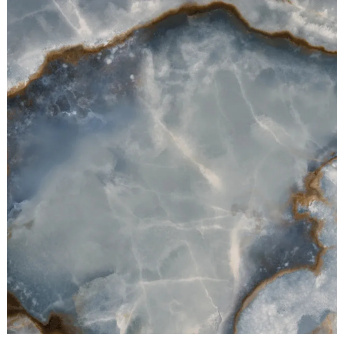

## Onyx Chic Blue 36x36 Lappato Porcelain Tile

[View Product](#)

SKU	ATIMPONXBLU3636	Material	Porcelain
Item size	36x36 inch	Thickness	3/8 inch
Tile Finish	Lappato	Mounting type	Loose
Coverage	8.719	Priced By	sf
Sold By	box	Pieces Per Box	2
Sq Ft Per Box	17.438	Weight	-
Tile Use	Outdoors, Indoor Walls, Light traffic floors, High traffic floors, Shower Walls, Steam Room, Heat areas up to 150F, Commercial walls, Commercial Floors	Shade Variation	V3 (moderate)
Tile Edges	Rectified	Recommended thinset	Laticrete 254 Platinum
Recommended Grout 1	Laticrete Permacolor	Country of Origin	Italy