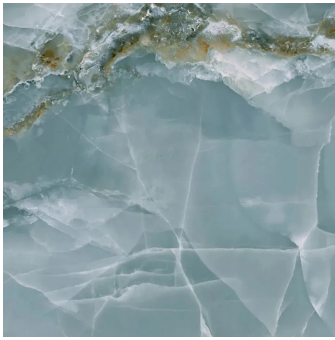

Onyx Chic Green 36x36 Lappato Porcelain Tile

[View Product](#)

SKU	ATIMPONXGRN3636	Material	Porcelain
Item size	36x36 inch	Thickness	3/8 inch
Tile Finish	Lappato	Mounting type	Loose
Coverage	8.719	Priced By	sf
Sold By	box	Pieces Per Box	2
Sq Ft Per Box	17.438	Weight	-
Tile Use	Outdoors, Indoor Walls, Light traffic floors, High traffic floors, Shower Walls, Steam Room, Heat areas up to 150F, Commercial walls, Commercial Floors	Shade Variation	V3 (moderate)
Tile Edges	Rectified	Recommended thinset	Laticrete 254 Platinum
Recommended Grout 1	Laticrete Permacolor	Country of Origin	Italy