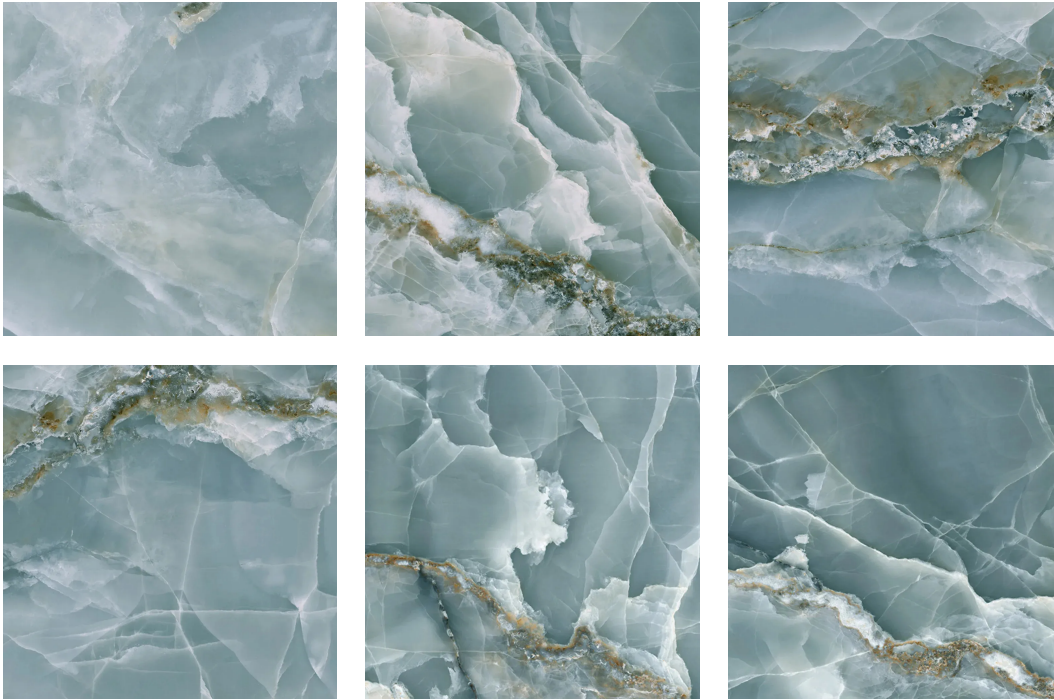

# Onyx Chic Green 36x36 Lappato Porcelain Tile

[View Product](#)

SKU	ATIMPONXGRN3636
Item size	36x36 inch
Tile Finish	Lappato
Coverage	8.719
Sold By	box
Sq Ft Per Box	17.438
Tile Use	Outdoors, Indoor Walls, Light traffic floors, High traffic floors, Shower Walls, Steam Room, Heat areas up to 150F, Commercial walls, Commercial Floors
Tile Edges	Rectified
Recommended Grout 1	Laticrete Permacolor

Material	Porcelain
Thickness	3/8 inch
Mounting type	Loose
Priced By	sf
Pieces Per Box	2
Weight	-
Shade Variation	V3 (moderate)
Recommended thinset	Laticrete 254 Platinum
Country of Origin	Italy