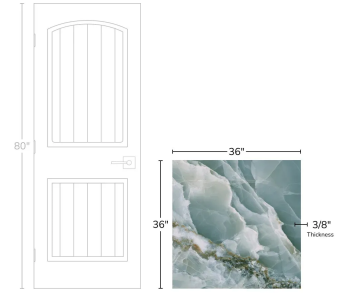

# Onyx Chic Green 36x36 Lappato Porcelain Tile

[View Product](#)

SKU	ATIMPONXGRN3636
Item size	36x36 inch
Tile Finish	Lappato
Coverage	8.719
Sold By	box
Sq Ft Per Box	17.438
Tile Use	Outdoors, Indoor Walls, Light traffic floors, High traffic floors, Shower Walls, Steam Room, Heat areas up to 150F, Commercial walls, Commercial Floors
Tile Edges	Rectified
Recommended Grout 1	Laticrete Permacolor

Material	Porcelain
Thickness	3/8 inch
Mounting type	Loose
Priced By	sf
Pieces Per Box	2
Weight	-
Shade Variation	V3 (moderate)
Recommended thinset	Laticrete 254 Platinum
Country of Origin	Italy