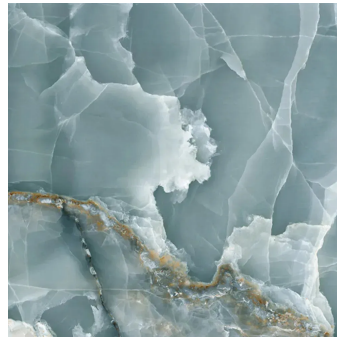

Onyx Chic Green 36x36 Lappato Porcelain Tile

[View Product](#)

SKU	ATIMPONXGRN3636	Material	Porcelain
Item size	36x36 inch	Thickness	3/8 inch
Tile Finish	Lappato	Mounting type	Loose
Coverage	8.719	Priced By	sf
Sold By	box	Pieces Per Box	2
Sq Ft Per Box	17.438	Weight	-
Tile Use	Outdoors, Indoor Walls, Light traffic floors, High traffic floors, Shower Walls, Steam Room, Heat areas up to 150F, Commercial walls, Commercial Floors	Shade Variation	V3 (moderate)
Tile Edges	Rectified	Recommended thinset	Laticrete 254 Platinum
Recommended Grout 1	Laticrete Permacolor	Country of Origin	Italy