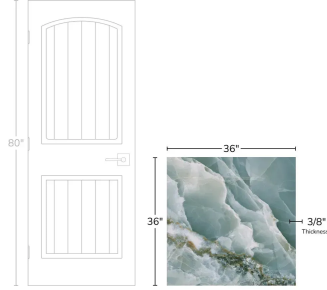

Onyx Chic Green 36x36 Lappato Porcelain Tile

[View Product](#)

SKU	ATIMPONXGRN3636	Material	Porcelain
Item size	36x36 inch	Thickness	3/8 inch
Tile Finish	Lappato	Mounting type	Loose
Coverage	8.719	Priced By	sf
Sold By	box	Pieces Per Box	2
Sq Ft Per Box	17.438	Weight	-
Tile Use	Outdoors, Indoor Walls, Light traffic floors, High traffic floors, Shower Walls, Steam Room, Heat areas up to 150F, Commercial walls, Commercial Floors	Shade Variation	V3 (moderate)
Tile Edges	Rectified	Recommended thinset	Laticrete 254 Platinum
Recommended Grout 1	Laticrete Permacolor	Country of Origin	Italy