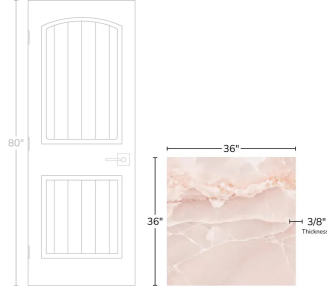

# Onyx Chic Pink 36x36 Lappato Porcelain Tile

[View Product](#)

SKU	ATIMPONXPNK3636	Material	Porcelain
Item size	36x36 inch	Thickness	3/8 inch
Tile Finish	Lappato	Mounting type	Loose
Coverage	8.719	Priced By	sf
Sold By	box	Pieces Per Box	2
Sq Ft Per Box	17.438	Weight	-
Tile Use	Outdoors, Indoor Walls, Light traffic floors, High traffic floors, Shower Walls, Steam Room, Heat areas up to 150F, Commercial walls, Commercial Floors	Shade Variation	V3 (moderate)
Tile Edges	Rectified	Recommended thinset	Laticrete 254 Platinum
Recommended Grout 1	Laticrete Permacolor	Country of Origin	Italy