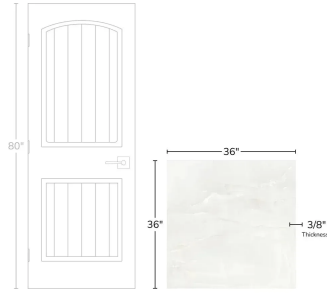

Onyx Chic White 36x36 Lappato Porcelain Tile

[View Product](#)

SKU	ATIMPONXWHT3636
Item size	36x36 inch
Tile Finish	Lappato
Coverage	8.719
Sold By	box
Sq Ft Per Box	17.438
Tile Use	Outdoors, Indoor Walls, Light traffic floors, High traffic floors, Shower Walls, Steam Room, Heat areas up to 150F, Commercial walls, Commercial Floors
Tile Edges	Rectified
Recommended Grout 1	Laticrete Permacolor

Material	Porcelain
Thickness	3/8 inch
Mounting type	Loose
Priced By	sf
Pieces Per Box	2
Weight	-
Shade Variation	V3 (moderate)
Recommended thinset	Laticrete 254 Platinum
Country of Origin	Italy