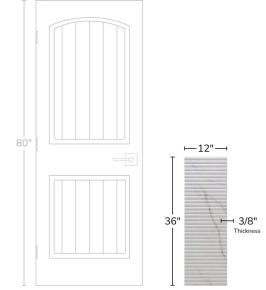

Urban Edge Carrara 12x36 Matte Ceramic Tile

[View Product](#)

SKU	ATIMPSFLTCAR1236	Material	Ceramic
Item size	11.81x35.48 inch	Thickness	3/8 inch
Tile Finish	Matte	Mounting type	Loose
Coverage	2.906	Priced By	sf
Sold By	box	Pieces Per Box	4
Sq Ft Per Box	11.625	Weight	10.03
Tile Use	Indoor Walls, Shower Walls, Steam Room, Heat areas up to 150F, Commercial walls	Shade Variation	V3 (moderate)
Recommended thinset	Laticrete 254 Platinum	Recommended Grout 1	Laticrete Permacolor
Country of Origin	Spain		