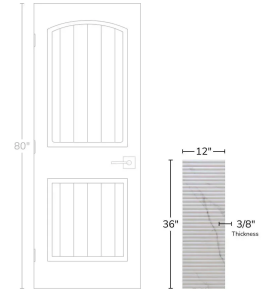

Urban Edge Carrara 12x36 Matte Ceramic Tile

[View Product](#)

SKU	ATIMPSFLTCAR1236
Item size	11.81x35.48 inch
Tile Finish	Matte
Coverage	2.906
Sold By	box
Sq Ft Per Box	11.625
Tile Use	Indoor Walls, Shower Walls, Steam Room, Heat areas up to 150F, Commercial walls
Recommended thinset	Laticrete 254 Platinum
Country of Origin	Spain

Material	Ceramic
Thickness	3/8 inch
Mounting type	Loose
Priced By	sf
Pieces Per Box	4
Weight	10.03
Shade Variation	V3 (moderate)
Recommended Grout 1	Laticrete Permacolor