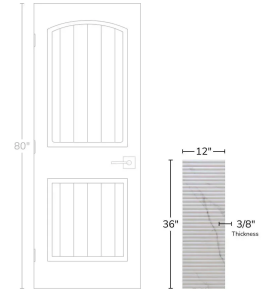

# Urban Edge Carrara 12x36 Matte Ceramic Tile

[View Product](#)

SKU	ATIMPSFLTCAR1236
Item size	11.81x35.48 inch
Tile Finish	Matte
Coverage	2.906
Sold By	box
Sq Ft Per Box	11.625
Tile Use	Indoor Walls, Shower Walls, Steam Room, Heat areas up to 150F, Commercial walls
Recommended thinset	Laticrete 254 Platinum
Country of Origin	Spain

Material	Ceramic
Thickness	3/8 inch
Mounting type	Loose
Priced By	sf
Pieces Per Box	4
Weight	10.03
Shade Variation	V3 (moderate)
Recommended Grout 1	Laticrete Permacolor