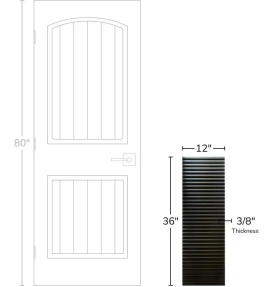

Urban Edge Black 12x36 Matte Ceramic Tile

[View Product](#)

SKU	ATIMPSFLTNER1236
Item size	11.81x35.48 inch
Tile Finish	Matte
Coverage	2.906
Sold By	box
Sq Ft Per Box	11.625
Tile Use	Indoor Walls, Shower Walls, Steam Room, Heat areas up to 150F, Commercial walls
Recommended thinset	Laticrete 254 Platinum
Country of Origin	Spain

Material	Ceramic
Thickness	3/8 inch
Mounting type	Loose
Priced By	sf
Pieces Per Box	4
Weight	10.03
Shade Variation	V3 (moderate)
Recommended Grout 1	Laticrete Permacolor