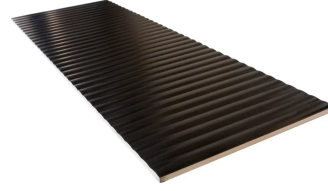

Urban Edge Black 12x36 Matte Ceramic Tile

[View Product](#)

SKU	ATIMPSFLTNER1236	Material	Ceramic
Item size	11.81x35.48 inch	Tile Finish	Matte
Mounting type	Loose	Coverage	2.906
Priced By	sf	Sold By	box
Pieces Per Box	4	Sq Ft Per Box	11.625
Weight	10.03	Tile Use	Indoor Walls, Shower Walls, Steam Room, Heat areas up to 150F, Commercial walls
Shade Variation	V3 (moderate)	Recommended thinset	Laticrete 254 Platinum
Recommended Grout 1	Laticrete Permacolor	Country of Origin	Spain