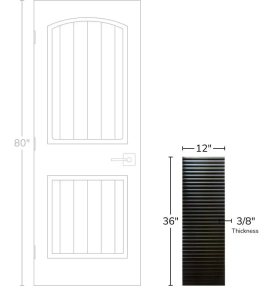

# Urban Edge Black 12x36 Matte Ceramic Tile

[View Product](#)

SKU	ATIMPSFLTNER1236
Item size	11.81x35.48 inch
Tile Finish	Matte
Coverage	2.906
Sold By	box
Sq Ft Per Box	11.625
Tile Use	Indoor Walls, Shower Walls, Steam Room, Heat areas up to 150F, Commercial walls
Recommended thinset	Laticrete 254 Platinum
Country of Origin	Spain

Material	Ceramic
Thickness	3/8 inch
Mounting type	Loose
Priced By	sf
Pieces Per Box	4
Weight	10.03
Shade Variation	V3 (moderate)
Recommended Grout 1	Laticrete Permacolor