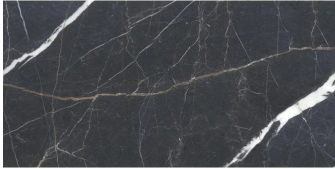

Nola Black 24x48 Marble Look Matte Porcelain Tile

[View Product](#)

SKU	ATIMPVANBLK2448
Item size	23.6x47.2 inch
Tile Finish	Matte
Coverage	7.750
Sold By	box
Sq Ft Per Box	15.500
Tile Use	Outdoors, Indoor Walls, Light traffic floors, High traffic floors, Shower Walls, Shower Floor, Steam Room, Heat areas up to 150F, Commercial walls, Commercial Floors
Tile Edges	Rectified
Recommended Grout 1	Laticrete Permacolor

Material	Porcelain
Thickness	3/8 inch
Mounting type	Loose
Priced By	sf
Pieces Per Box	2
Weight	4.51
Shade Variation	V2 (slight)
Recommended thinset	Laticrete 254 Platinum
Country of Origin	Spain