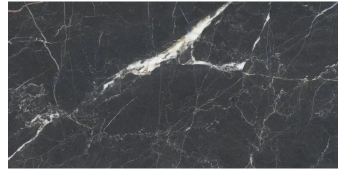

Nola Black 24x48 Marble Look Matte Porcelain Tile

[View Product](#)

SKU	ATIMPVANBLK2448
Item size	23.6x47.2 inch
Tile Finish	Matte
Coverage	7.750
Sold By	box
Sq Ft Per Box	15.500
Tile Use	Outdoors, Indoor Walls, Light traffic floors, High traffic floors, Shower Walls, Shower Floor, Steam Room, Heat areas up to 150F, Commercial walls, Commercial Floors
Tile Edges	Rectified
Recommended Grout 1	Laticrete Permacolor

Material	Porcelain
Thickness	3/8 inch
Mounting type	Loose
Priced By	sf
Pieces Per Box	2
Weight	4.51
Shade Variation	V2 (slight)
Recommended thinset	Laticrete 254 Platinum
Country of Origin	Spain