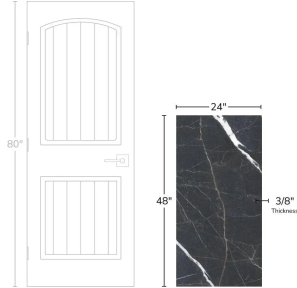

Nola Black 24x48 Marble Look Matte Porcelain Tile

[View Product](#)

SKU	ATIMPVANBLK2448
Item size	23.6x47.2 inch
Tile Finish	Matte
Coverage	7.750
Sold By	box
Sq Ft Per Box	15.500
Tile Use	Outdoors, Indoor Walls, Light traffic floors, High traffic floors, Shower Walls, Shower Floor, Steam Room, Heat areas up to 150F, Commercial walls, Commercial Floors
Tile Edges	Rectified
Recommended Grout 1	Laticrete Permacolor

Material	Porcelain
Thickness	3/8 inch
Mounting type	Loose
Priced By	sf
Pieces Per Box	2
Weight	4.51
Shade Variation	V2 (slight)
Recommended thinset	Laticrete 254 Platinum
Country of Origin	Spain