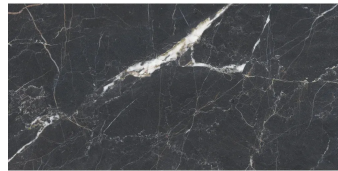

Nola Black 24x48 Marble Look Matte Porcelain Tile

[View Product](#)

SKU	ATIMPVANBLK2448	Material	Porcelain
Item size	23.6x47.2 inch	Thickness	3/8 inch
Tile Finish	Matte	Mounting type	Loose
Coverage	7.750	Priced By	sf
Sold By	box	Pieces Per Box	2
Sq Ft Per Box	15.500	Weight	4.51
Tile Use	Outdoors, Indoor Walls, Light traffic floors, High traffic floors, Shower Walls, Shower Floor, Steam Room, Heat areas up to 150F, Commercial walls, Commercial Floors	Shade Variation	V2 (slight)
Tile Edges	Rectified	Recommended thinset	Laticrete 254 Platinum
Recommended Grout 1	Laticrete Permacolor	Country of Origin	Spain