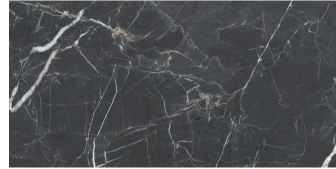

Nola Black 24x48 Marble Look Matte Porcelain Tile

[View Product](#)

SKU	ATIMPVANBLK2448	Material	Porcelain
Item size	23.6x47.2 inch	Thickness	3/8 inch
Tile Finish	Matte	Mounting type	Loose
Coverage	7.750	Priced By	sf
Sold By	box	Pieces Per Box	2
Sq Ft Per Box	15.500	Weight	4.51
Tile Use	Outdoors, Indoor Walls, Light traffic floors, High traffic floors, Shower Walls, Shower Floor, Steam Room, Heat areas up to 150F, Commercial walls, Commercial Floors	Shade Variation	V2 (slight)
Tile Edges	Rectified	Recommended thinset	Laticrete 254 Platinum
Recommended Grout 1	Laticrete Permacolor	Country of Origin	Spain