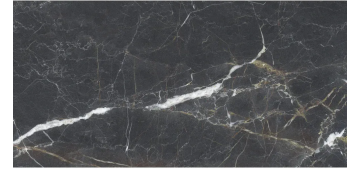

Nola Black 24x48 Marble Look Matte Porcelain Tile

[View Product](#)

SKU	ATIMPVANBLK2448	Material	Porcelain
Item size	23.6x47.2 inch	Thickness	3/8 inch
Tile Finish	Matte	Mounting type	Loose
Coverage	7.750	Priced By	sf
Sold By	box	Pieces Per Box	2
Sq Ft Per Box	15.500	Weight	4.51
Tile Use	Outdoors, Indoor Walls, Light traffic floors, High traffic floors, Shower Walls, Shower Floor, Steam Room, Heat areas up to 150F, Commercial walls, Commercial Floors	Shade Variation	V2 (slight)
Tile Edges	Rectified	Recommended thinset	Laticrete 254 Platinum
Recommended Grout 1	Laticrete Permacolor	Country of Origin	Spain