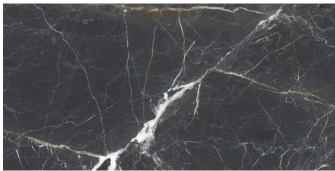

Nola Black 24x48 Marble Look Matte Porcelain Tile

[View Product](#)

SKU	ATIMPVANBLK2448	Material	Porcelain
Item size	23.6x47.2 inch	Thickness	3/8 inch
Tile Finish	Matte	Mounting type	Loose
Coverage	7.750	Priced By	sf
Sold By	box	Pieces Per Box	2
Sq Ft Per Box	15.500	Weight	4.51
Tile Use	Outdoors, Indoor Walls, Light traffic floors, High traffic floors, Shower Walls, Shower Floor, Steam Room, Heat areas up to 150F, Commercial walls, Commercial Floors	Shade Variation	V2 (slight)
Tile Edges	Rectified	Recommended thinset	Laticrete 254 Platinum
Recommended Grout 1	Laticrete Permacolor	Country of Origin	Spain