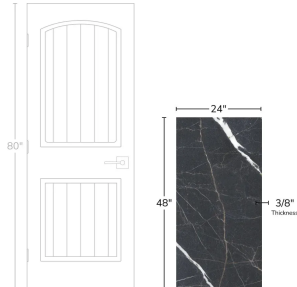

Nola Black 24x48 Marble Look Matte Porcelain Tile

[View Product](#)

SKU	ATIMPVANBLK2448	Material	Porcelain
Item size	23.6x47.2 inch	Thickness	3/8 inch
Tile Finish	Matte	Mounting type	Loose
Coverage	7.750	Priced By	sf
Sold By	box	Pieces Per Box	2
Sq Ft Per Box	15.500	Weight	4.51
Tile Use	Outdoors, Indoor Walls, Light traffic floors, High traffic floors, Shower Walls, Shower Floor, Steam Room, Heat areas up to 150F, Commercial walls, Commercial Floors	Shade Variation	V2 (slight)
Tile Edges	Rectified	Recommended thinset	Laticrete 254 Platinum
Recommended Grout 1	Laticrete Permacolor	Country of Origin	Spain