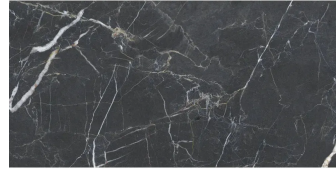

Nola Black 24x48 Marble Look Matte Porcelain Tile

[View Product](#)

SKU	ATIMPVANBLK2448
Item size	23.6x47.2 inch
Tile Finish	Matte
Coverage	7.750
Sold By	box
Sq Ft Per Box	15.500
Tile Use	Outdoors, Indoor Walls, Light traffic floors, High traffic floors, Shower Walls, Shower Floor, Steam Room, Heat areas up to 150F, Commercial walls, Commercial Floors
Tile Edges	Rectified
Recommended Grout 1	Laticrete Permacolor

Material	Porcelain
Thickness	3/8 inch
Mounting type	Loose
Priced By	sf
Pieces Per Box	2
Weight	4.51
Shade Variation	V2 (slight)
Recommended thinset	Laticrete 254 Platinum
Country of Origin	Spain