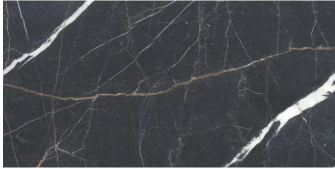

Nola Black 24x48 Marble Look Matte Porcelain Tile

[View Product](#)

SKU	ATIMPVANBLK2448	Material	Porcelain
Item size	23.6x47.2 inch	Thickness	3/8 inch
Tile Finish	Matte	Mounting type	Loose
Coverage	7.750	Priced By	sf
Sold By	box	Pieces Per Box	2
Sq Ft Per Box	15.500	Weight	4.51
Tile Use	Outdoors, Indoor Walls, Light traffic floors, High traffic floors, Shower Walls, Shower Floor, Steam Room, Heat areas up to 150F, Commercial walls, Commercial Floors	Shade Variation	V2 (slight)
Tile Edges	Rectified	Recommended thinset	Laticrete 254 Platinum
Recommended Grout 1	Laticrete Permacolor	Country of Origin	Spain