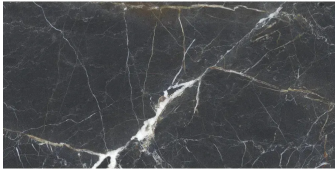

Nola Black 24x48 Marble Look Matte Porcelain Tile

[View Product](#)

SKU	ATIMPVANBLK2448
Item size	23.6x47.2 inch
Tile Finish	Matte
Coverage	7.750
Sold By	box
Sq Ft Per Box	15.500
Tile Use	Outdoors, Indoor Walls, Light traffic floors, High traffic floors, Shower Walls, Shower Floor, Steam Room, Heat areas up to 150F, Commercial walls, Commercial Floors
Tile Edges	Rectified
Recommended Grout 1	Laticrete Permacolor

Material	Porcelain
Thickness	3/8 inch
Mounting type	Loose
Priced By	sf
Pieces Per Box	2
Weight	4.51
Shade Variation	V2 (slight)
Recommended thinset	Laticrete 254 Platinum
Country of Origin	Spain