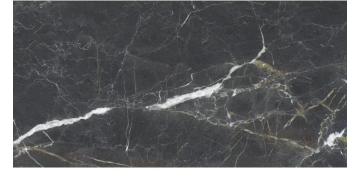

Nola Black 24x48 Marble Look Matte Porcelain Tile

[View Product](#)

SKU	ATIMPVANBLK2448
Item size	23.6x47.2 inch
Tile Finish	Matte
Coverage	7.750
Sold By	box
Sq Ft Per Box	15.500
Tile Use	Outdoors, Indoor Walls, Light traffic floors, High traffic floors, Shower Walls, Shower Floor, Steam Room, Heat areas up to 150F, Commercial walls, Commercial Floors
Tile Edges	Rectified
Recommended Grout 1	Laticrete Permacolor

Material	Porcelain
Thickness	3/8 inch
Mounting type	Loose
Priced By	sf
Pieces Per Box	2
Weight	4.51
Shade Variation	V2 (slight)
Recommended thinset	Laticrete 254 Platinum
Country of Origin	Spain