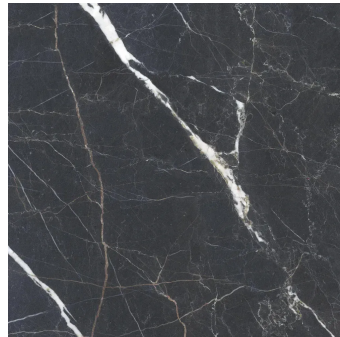

Nola Black 48x48 Marble Look Matte Porcelain Tile

[View Product](#)

SKU	ATIMPVANBLK4848
Item size	47.2x47.2 inch
Tile Finish	Matte
Coverage	15.500
Sold By	box
Sq Ft Per Box	15.500
Tile Use	Outdoors, Indoor Walls, Light traffic floors, High traffic floors, Shower Walls, Shower Floor, Steam Room, Heat areas up to 150F, Commercial walls, Commercial Floors
Tile Edges	Rectified
Recommended Grout 1	Laticrete Permacolor

Material	Porcelain
Thickness	3/8 inch
Mounting type	Loose
Priced By	sf
Pieces Per Box	1
Weight	4.85
Shade Variation	V2 (slight)
Recommended thinset	Laticrete 254 Platinum
Country of Origin	Spain