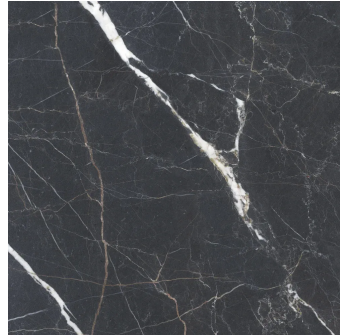

Nola Black 48x48 Marble Look Matte Porcelain Tile

[View Product](#)

SKU	ATIMPVANBLK4848	Material	Porcelain
Item size	47.2x47.2 inch	Thickness	3/8 inch
Tile Finish	Matte	Mounting type	Loose
Coverage	15.500	Priced By	sf
Sold By	box	Pieces Per Box	1
Sq Ft Per Box	15.500	Weight	4.85
Tile Use	Outdoors, Indoor Walls, Light traffic floors, High traffic floors, Shower Walls, Shower Floor, Steam Room, Heat areas up to 150F, Commercial walls, Commercial Floors	Shade Variation	V2 (slight)
Tile Edges	Rectified	Recommended thinset	Laticrete 254 Platinum
Recommended Grout 1	Laticrete Permacolor	Country of Origin	Spain