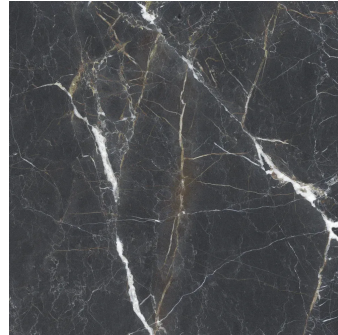

Nola Black 48x48 Marble Look Matte Porcelain Tile

[View Product](#)

SKU	ATIMPVANBLK4848	Material	Porcelain
Item size	47.2x47.2 inch	Thickness	3/8 inch
Tile Finish	Matte	Mounting type	Loose
Coverage	15.500	Priced By	sf
Sold By	box	Pieces Per Box	1
Sq Ft Per Box	15.500	Weight	4.85
Tile Use	Outdoors, Indoor Walls, Light traffic floors, High traffic floors, Shower Walls, Shower Floor, Steam Room, Heat areas up to 150F, Commercial walls, Commercial Floors	Shade Variation	V2 (slight)
Tile Edges	Rectified	Recommended thinset	Laticrete 254 Platinum
Recommended Grout 1	Laticrete Permacolor	Country of Origin	Spain