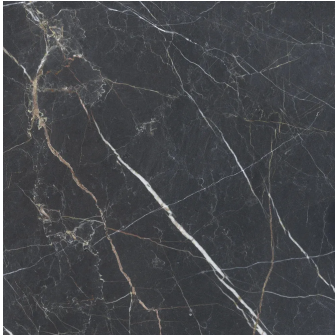

Nola Black 48x48 Marble Look Matte Porcelain Tile

[View Product](#)

SKU	ATIMPVANBLK4848	Material	Porcelain
Item size	47.2x47.2 inch	Thickness	3/8 inch
Tile Finish	Matte	Mounting type	Loose
Coverage	15.500	Priced By	sf
Sold By	box	Pieces Per Box	1
Sq Ft Per Box	15.500	Weight	4.85
Tile Use	Outdoors, Indoor Walls, Light traffic floors, High traffic floors, Shower Walls, Shower Floor, Steam Room, Heat areas up to 150F, Commercial walls, Commercial Floors	Shade Variation	V2 (slight)
Tile Edges	Rectified	Recommended thinset	Laticrete 254 Platinum
Recommended Grout 1	Laticrete Permacolor	Country of Origin	Spain