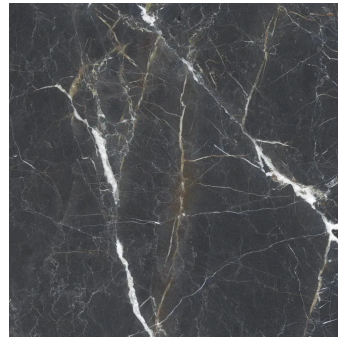

Nola Black 48x48 Marble Look Matte Porcelain Tile

[View Product](#)

SKU	ATIMPVANBLK4848
Item size	47.2x47.2 inch
Tile Finish	Matte
Coverage	15.500
Sold By	box
Sq Ft Per Box	15.500
Tile Use	Outdoors, Indoor Walls, Light traffic floors, High traffic floors, Shower Walls, Shower Floor, Steam Room, Heat areas up to 150F, Commercial walls, Commercial Floors
Tile Edges	Rectified
Recommended Grout 1	Laticrete Permacolor

Material	Porcelain
Thickness	3/8 inch
Mounting type	Loose
Priced By	sf
Pieces Per Box	1
Weight	4.85
Shade Variation	V2 (slight)
Recommended thinset	Laticrete 254 Platinum
Country of Origin	Spain