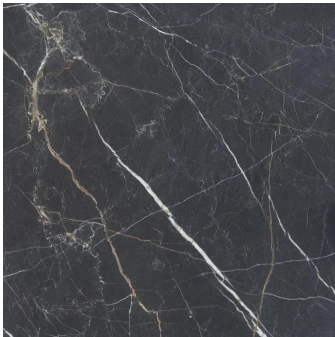

Nola Black 48x48 Marble Look Matte Porcelain Tile

[View Product](#)

SKU	ATIMPVANBLK4848
Item size	47.2x47.2 inch
Tile Finish	Matte
Coverage	15.500
Sold By	box
Sq Ft Per Box	15.500
Tile Use	Outdoors, Indoor Walls, Light traffic floors, High traffic floors, Shower Walls, Shower Floor, Steam Room, Heat areas up to 150F, Commercial walls, Commercial Floors
Tile Edges	Rectified
Recommended Grout 1	Laticrete Permacolor

Material	Porcelain
Thickness	3/8 inch
Mounting type	Loose
Priced By	sf
Pieces Per Box	1
Weight	4.85
Shade Variation	V2 (slight)
Recommended thinset	Laticrete 254 Platinum
Country of Origin	Spain