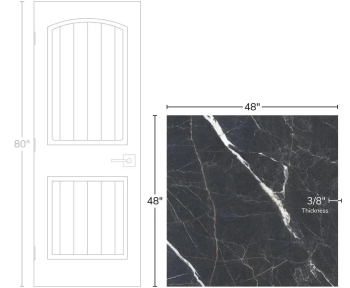

Nola Black 48x48 Marble Look Matte Porcelain Tile

[View Product](#)

SKU	ATIMPVANBLK4848
Item size	47.2x47.2 inch
Tile Finish	Matte
Coverage	15.500
Sold By	box
Sq Ft Per Box	15.500
Tile Use	Outdoors, Indoor Walls, Light traffic floors, High traffic floors, Shower Walls, Shower Floor, Steam Room, Heat areas up to 150F, Commercial walls, Commercial Floors
Tile Edges	Rectified
Recommended Grout 1	Laticrete Permacolor

Material	Porcelain
Thickness	3/8 inch
Mounting type	Loose
Priced By	sf
Pieces Per Box	1
Weight	4.85
Shade Variation	V2 (slight)
Recommended thinset	Laticrete 254 Platinum
Country of Origin	Spain