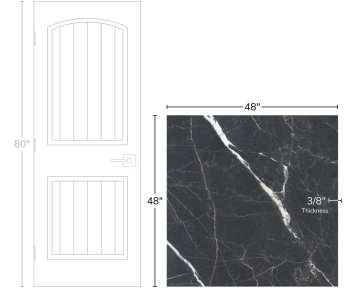

Nola Black 48x48 Marble Look Matte Porcelain Tile

[View Product](#)

SKU	ATIMPVANBLK4848	Material	Porcelain
Item size	47.2x47.2 inch	Thickness	3/8 inch
Tile Finish	Matte	Mounting type	Loose
Coverage	15.500	Priced By	sf
Sold By	box	Pieces Per Box	1
Sq Ft Per Box	15.500	Weight	4.85
Tile Use	Outdoors, Indoor Walls, Light traffic floors, High traffic floors, Shower Walls, Shower Floor, Steam Room, Heat areas up to 150F, Commercial walls, Commercial Floors	Shade Variation	V2 (slight)
Tile Edges	Rectified	Recommended thinset	Laticrete 254 Platinum
Recommended Grout 1	Laticrete Permacolor	Country of Origin	Spain