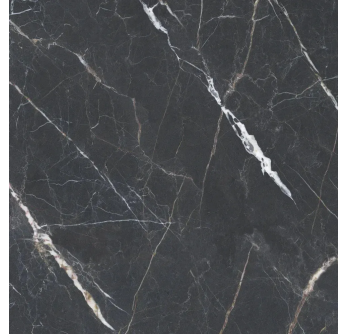

Nola Black 48x48 Marble Look Matte Porcelain Tile

[View Product](#)

SKU	ATIMPVANBLK4848
Item size	47.2x47.2 inch
Tile Finish	Matte
Coverage	15.500
Sold By	box
Sq Ft Per Box	15.500
Tile Use	Outdoors, Indoor Walls, Light traffic floors, High traffic floors, Shower Walls, Shower Floor, Steam Room, Heat areas up to 150F, Commercial walls, Commercial Floors
Tile Edges	Rectified
Recommended Grout 1	Laticrete Permacolor

Material	Porcelain
Thickness	3/8 inch
Mounting type	Loose
Priced By	sf
Pieces Per Box	1
Weight	4.85
Shade Variation	V2 (slight)
Recommended thinset	Laticrete 254 Platinum
Country of Origin	Spain