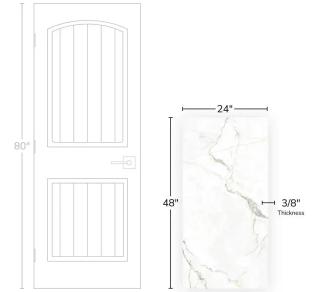

Nola White 24x48 Marble Look Matte Porcelain Tile

[View Product](#)

SKU	ATIMPCOLB2448
Item size	23.6x47.2 inch
Tile Finish	Matte
Coverage	7.750
Sold By	box
Sq Ft Per Box	15.500
Tile Use	Outdoors, Indoor Walls, Light traffic floors, High traffic floors, Shower Walls, Shower Floor, Steam Room, Heat areas up to 150F, Commercial walls, Commercial Floors
Tile Edges	Rectified
Recommended Grout 1	Laticrete Permacolor

Material	Porcelain
Thickness	3/8 inch
Mounting type	Loose
Priced By	sf
Pieces Per Box	2
Weight	4.51
Shade Variation	V2 (slight)
Recommended thinset	Laticrete 254 Platinum
Country of Origin	Spain