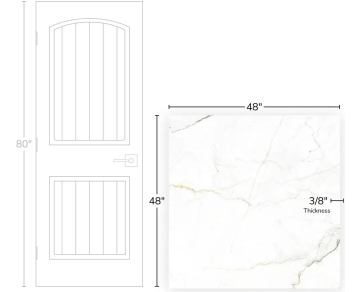

Nola White 48x48 Marble Look Matte Porcelain Tile

[View Product](#)

SKU	ATIMPCOLB4848	Material	Porcelain
Item size	47.2x47.2 inch	Thickness	3/8 inch
Tile Finish	Matte	Mounting type	Loose
Coverage	15.500	Priced By	sf
Sold By	box	Pieces Per Box	1
Sq Ft Per Box	15.500	Weight	4.85
Tile Use	Outdoors, Indoor Walls, Light traffic floors, High traffic floors, Shower Walls, Shower Floor, Steam Room, Heat areas up to 150F, Commercial walls, Commercial Floors	Shade Variation	V2 (slight)
Tile Edges	Rectified	Recommended thinset	Laticrete 254 Platinum
Recommended Grout 1	Laticrete Permacolor	Country of Origin	Spain