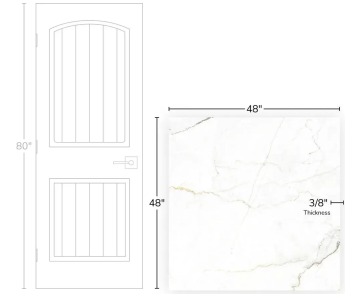

# Nola White 48x48 Marble Look Matte Porcelain Tile

[View Product](#)

SKU	ATIMPCOLB4848	Material	Porcelain
Item size	47.2x47.2 inch	Thickness	3/8 inch
Tile Finish	Matte	Mounting type	Loose
Coverage	15.500	Priced By	sf
Sold By	box	Pieces Per Box	1
Sq Ft Per Box	15.500	Weight	4.85
Tile Use	Outdoors, Indoor Walls, Light traffic floors, High traffic floors, Shower Walls, Shower Floor, Steam Room, Heat areas up to 150F, Commercial walls, Commercial Floors	Shade Variation	V2 (slight)
Tile Edges	Rectified	Recommended thinset	Laticrete 254 Platinum
Recommended Grout 1	Laticrete Permacolor	Country of Origin	Spain