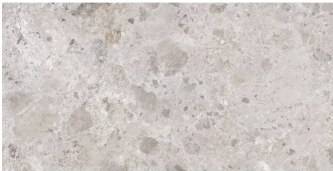

Nola Gray 24x48 Stone Look Matte Porcelain Tile

[View Product](#)

SKU	ATIMPPTRGRY2448	Material	Porcelain
Item size	23.6x47.2 inch	Thickness	3/8 inch
Tile Finish	Matte	Mounting type	Loose
Coverage	7.750	Priced By	sf
Sold By	box	Pieces Per Box	2
Sq Ft Per Box	15.500	Weight	4.51
Tile Use	Outdoors, Indoor Walls, Light traffic floors, High traffic floors, Shower Walls, Shower Floor, Steam Room, Heat areas up to 150F, Commercial walls, Commercial Floors	Shade Variation	V2 (slight)
Tile Edges	Rectified	Recommended thinset	Laticrete 254 Platinum
Recommended Grout 1	Laticrete Permacolor	Country of Origin	Spain