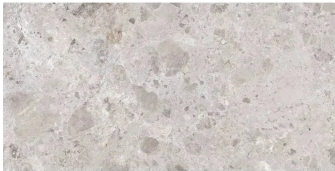

Nola Gray 24x48 Stone Look Matte Porcelain Tile

[View Product](#)

SKU	ATIMPPTRGRY2448
Item size	23.6x47.2 inch
Tile Finish	Matte
Coverage	7.750
Sold By	box
Sq Ft Per Box	15.500
Tile Use	Outdoors, Indoor Walls, Light traffic floors, High traffic floors, Shower Walls, Shower Floor, Steam Room, Heat areas up to 150F, Commercial walls, Commercial Floors
Tile Edges	Rectified
Recommended Grout 1	Laticrete Permacolor

Material	Porcelain
Thickness	3/8 inch
Mounting type	Loose
Priced By	sf
Pieces Per Box	2
Weight	4.51
Shade Variation	V2 (slight)
Recommended thinset	Laticrete 254 Platinum
Country of Origin	Spain