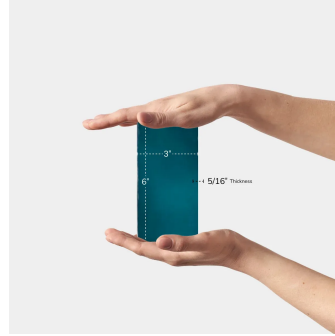

Glacier 3x6 Glossy Ceramic Subway Tile

[View Product](#)

SKU	AT446905MT
Item size	3x6 inch
Tile Finish	Glossy
Coverage	0.125
Sold By	box
Sq Ft Per Box	5.5
Tile Use	Indoor Walls, Light traffic floors, Shower Walls, Steam Room, Heat areas up to 150F, Commercial walls
Recommended thinset	Laticrete 254 Platinum
Country of Origin	Spain

Material	Ceramic
Thickness	5/16 inch
Mounting type	Loose
Priced By	sf
Pieces Per Box	44
Weight	2.48
Shade Variation	V3
Recommended Grout 1	Laticrete Permacolor White