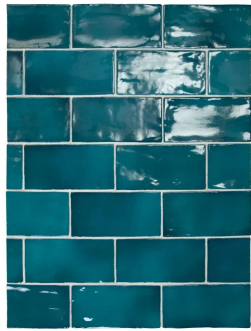

Glacier 3x6 Glossy Ceramic Subway Tile

[View Product](#)

SKU	AT446905MT
Item size	3x6 inch
Tile Finish	Glossy
Coverage	0.125
Sold By	box
Sq Ft Per Box	5.5
Tile Use	Indoor Walls, Light traffic floors, Shower Walls, Steam Room, Heat areas up to 150F, Commercial walls
Recommended thinset	Laticrete 254 Platinum
Country of Origin	Spain

Material	Ceramic
Thickness	5/16 inch
Mounting type	Loose
Priced By	sf
Pieces Per Box	44
Weight	2.48
Shade Variation	V3
Recommended Grout 1	Laticrete Permacolor White