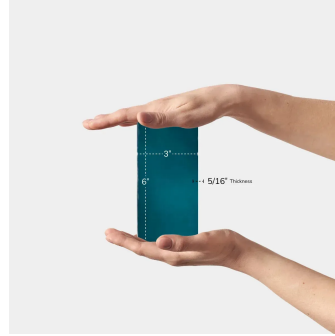

Glacier 3x6 Glossy Ceramic Subway Tile

[View Product](#)

SKU	AT446905MT
Item size	3x6 inch
Tile Finish	Glossy
Coverage	0.125
Sold By	box
Sq Ft Per Box	5.5
Tile Use	Indoor Walls, Light traffic floors, Shower Walls, Steam Room, Heat areas up to 150F, Commercial walls
Recommended thinset	Laticrete 254 Platinum
Country of Origin	Spain

Material	Ceramic
Thickness	5/16 inch
Mounting type	Loose
Priced By	sf
Pieces Per Box	44
Weight	2.48
Shade Variation	V3
Recommended Grout 1	Laticrete Permacolor White