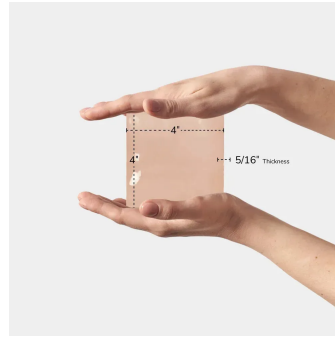

Pink 4x4 Glossy Ceramic Tile

[View Product](#)

SKU	AT446914MT
Item size	4x4 inch
Tile Finish	Glossy
Coverage	0.110
Sold By	box
Sq Ft Per Box	5.5
Tile Use	Indoor Walls, Light traffic floors, Shower Walls, Steam Room, Heat areas up to 150F, Commercial walls
Recommended thinset	Laticrete 254 Platinum
Country of Origin	Spain

Material	Ceramic
Thickness	5/16 inch
Mounting type	Loose
Priced By	sf
Pieces Per Box	50
Weight	2.72
Shade Variation	V3
Recommended Grout 1	Laticrete Permacolor White