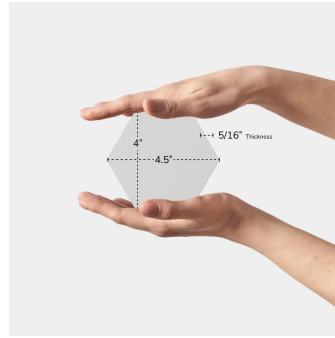

White 4" Hexagon Matte Porcelain Tile

[View Product](#)

SKU	AT446462MT
Item size	4.5x4 inch
Tile Finish	Matte
Coverage	0.095
Sold By	box
Sq Ft Per Box	4.75
Tile Use	Outdoors, Indoor Walls, Light traffic floors, High traffic floors, Shower Walls, Shower Floor, Steam Room, Swimming Pool, Heat areas up to 150F, Commercial walls, Commercial Floors
Recommended thinset	Laticrete 254 Platinum
Country of Origin	Spain

Material	Porcelain
Thickness	5/16 inch
Mounting type	Loose
Priced By	sf
Pieces Per Box	50
Weight	3.53
Shade Variation	V2
Recommended Grout 1	Laticrete Permacolor White