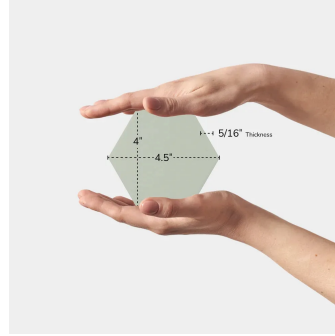

Mint 4" Hexagon Matte Porcelain Tile

[View Product](#)

SKU	AT446468MT	Material	Porcelain
Item size	4.5x4 inch	Thickness	5/16 inch
Tile Finish	Matte	Mounting type	Loose
Coverage	0.095	Priced By	sf
Sold By	box	Pieces Per Box	50
Sq Ft Per Box	4.75	Weight	3.53
Tile Use	Outdoors, Indoor Walls, Light traffic floors, High traffic floors, Shower Walls, Shower Floor, Steam Room, Swimming Pool, Heat areas up to 150F, Commercial walls, Commercial Floors	Shade Variation	V2
Recommended thinset	Laticrete 254 Platinum	Recommended Grout 1	Laticrete Permacolor White
Country of Origin	Spain		