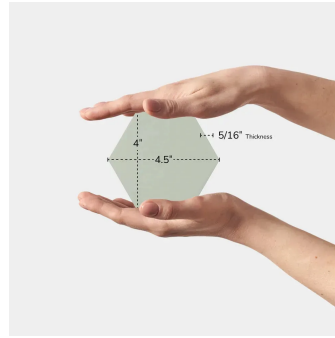

# Mint 4" Hexagon Matte Porcelain Tile

[View Product](#)

SKU	AT446468MT
Item size	4.5x4 inch
Tile Finish	Matte
Coverage	0.095
Sold By	box
Sq Ft Per Box	4.75
Tile Use	Outdoors, Indoor Walls, Light traffic floors, High traffic floors, Shower Walls, Shower Floor, Steam Room, Swimming Pool, Heat areas up to 150F, Commercial walls, Commercial Floors
Recommended thinset	Laticrete 254 Platinum
Country of Origin	Spain

Material	Porcelain
Thickness	5/16 inch
Mounting type	Loose
Priced By	sf
Pieces Per Box	50
Weight	3.53
Shade Variation	V2
Recommended Grout 1	Laticrete Permacolor White