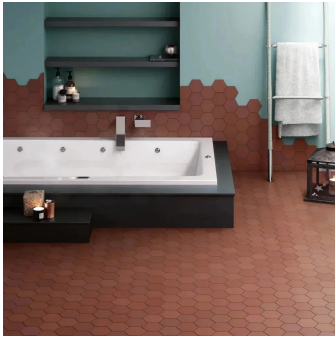

# Clay 4" Hexagon Matte Porcelain Tile

[View Product](#)

SKU	AT446471MT
Item size	4.5x4 inch
Tile Finish	Matte
Coverage	0.095
Sold By	box
Sq Ft Per Box	4.75
Tile Use	Outdoors, Indoor Walls, Light traffic floors, High traffic floors, Shower Walls, Shower Floor, Steam Room, Swimming Pool, Heat areas up to 150F, Commercial walls, Commercial Floors
Recommended thinset	Laticrete 254 Platinum
Country of Origin	Spain

Material	Porcelain
Thickness	5/16 inch
Mounting type	Loose
Priced By	sf
Pieces Per Box	50
Weight	3.53
Shade Variation	V2
Recommended Grout 1	Laticrete Permacolor White