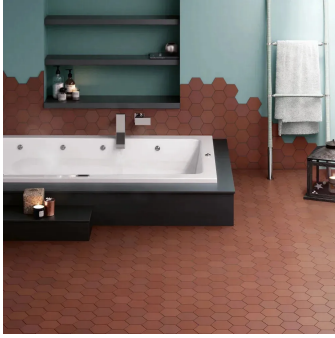

Clay 4" Hexagon Matte Porcelain Tile

[View Product](#)

SKU	AT446471MT	Material	Porcelain
Item size	4.5x4 inch	Thickness	5/16 inch
Tile Finish	Matte	Mounting type	Loose
Coverage	0.095	Priced By	sf
Sold By	box	Pieces Per Box	50
Sq Ft Per Box	4.75	Weight	3.53
Tile Use	Outdoors, Indoor Walls, Light traffic floors, High traffic floors, Shower Walls, Shower Floor, Steam Room, Swimming Pool, Heat areas up to 150F, Commercial walls, Commercial Floors	Shade Variation	V2
Recommended thinset	Laticrete 254 Platinum	Recommended Grout 1	Laticrete Permacolor White
Country of Origin	Spain		