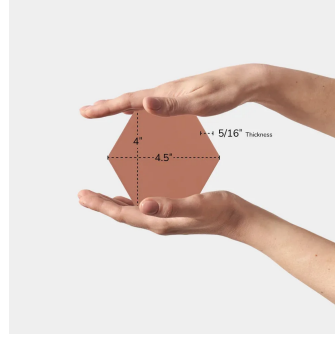

Clay 4" Hexagon Matte Porcelain Tile

[View Product](#)

SKU	AT446471MT	Material	Porcelain
Item size	4.5x4 inch	Thickness	5/16 inch
Tile Finish	Matte	Mounting type	Loose
Coverage	0.095	Priced By	sf
Sold By	box	Pieces Per Box	50
Sq Ft Per Box	4.75	Weight	3.53
Tile Use	Outdoors, Indoor Walls, Light traffic floors, High traffic floors, Shower Walls, Shower Floor, Steam Room, Swimming Pool, Heat areas up to 150F, Commercial walls, Commercial Floors	Shade Variation	V2
Recommended thinset	Laticrete 254 Platinum	Recommended Grout 1	Laticrete Permacolor White
Country of Origin	Spain		