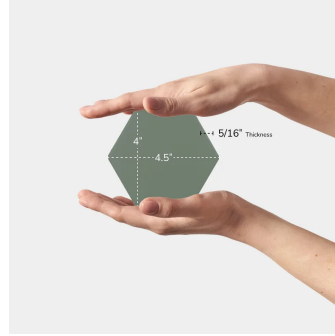

Green 4" Hexagon Matte Porcelain Tile

[View Product](#)

SKU	AT446466MT
Item size	4.5x4 inch
Tile Finish	Matte
Coverage	0.095
Sold By	box
Sq Ft Per Box	4.75
Tile Use	Outdoors, Indoor Walls, Light traffic floors, High traffic floors, Shower Walls, Shower Floor, Steam Room, Swimming Pool, Heat areas up to 150F, Commercial walls, Commercial Floors
Recommended thinset	Laticrete 254 Platinum
Country of Origin	Spain

Material	Porcelain
Thickness	5/16 inch
Mounting type	Loose
Priced By	sf
Pieces Per Box	50
Weight	3.53
Shade Variation	V2
Recommended Grout 1	Laticrete Permacolor White