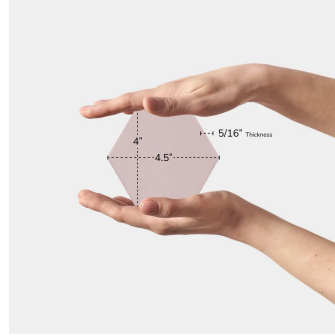

Rose 4" Hexagon Matte Porcelain Tile

[View Product](#)

SKU	AT446465MT	Material	Porcelain
Item size	4.5x4 inch	Thickness	5/16 inch
Tile Finish	Matte	Mounting type	Loose
Coverage	0.095	Priced By	sf
Sold By	box	Pieces Per Box	50
Sq Ft Per Box	4.75	Weight	3.53
Tile Use	Outdoors, Indoor Walls, Light traffic floors, High traffic floors, Shower Walls, Shower Floor, Steam Room, Swimming Pool, Heat areas up to 150F, Commercial walls, Commercial Floors	Shade Variation	V2
Recommended thinset	Laticrete 254 Platinum	Recommended Grout 1	Laticrete Permacolor White
Country of Origin	Spain		