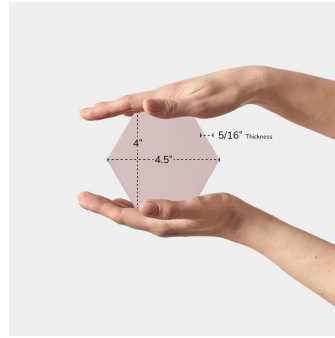

Rose 4" Hexagon Matte Porcelain Tile

[View Product](#)

SKU	AT446465MT
Item size	4.5x4 inch
Tile Finish	Matte
Coverage	0.095
Sold By	box
Sq Ft Per Box	4.75
Tile Use	Outdoors, Indoor Walls, Light traffic floors, High traffic floors, Shower Walls, Shower Floor, Steam Room, Swimming Pool, Heat areas up to 150F, Commercial walls, Commercial Floors
Recommended thinset	Laticrete 254 Platinum
Country of Origin	Spain

Material	Porcelain
Thickness	5/16 inch
Mounting type	Loose
Priced By	sf
Pieces Per Box	50
Weight	3.53
Shade Variation	V2
Recommended Grout 1	Laticrete Permacolor White