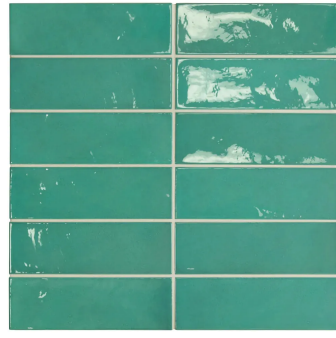

Teal Blue 2.5x8 Glossy Ceramic Subway Tile

[View Product](#)

SKU	AT445631MT
Item size	2.5x8 inch
Tile Finish	Glossy
Coverage	0.145
Sold By	box
Sq Ft Per Box	5.5
Tile Use	Indoor Walls, Light traffic floors, Shower Walls, Steam Room, Heat areas up to 150F, Commercial walls
Recommended thinset	Laticrete 254 Platinum
Country of Origin	Spain

Material	Ceramic
Thickness	5/16 inch
Mounting type	Loose
Priced By	sf
Pieces Per Box	38
Weight	2.60
Shade Variation	V2
Recommended Grout 1	Laticrete Permacolor White