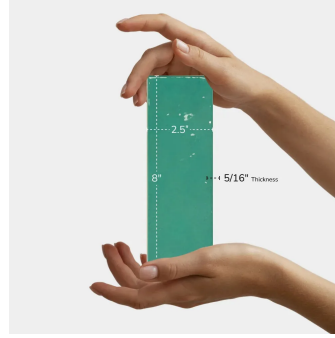

Teal Blue 2.5x8 Glossy Ceramic Subway Tile

[View Product](#)

SKU	AT445631MT
Item size	2.5x8 inch
Tile Finish	Glossy
Coverage	0.145
Sold By	box
Sq Ft Per Box	5.5
Tile Use	Indoor Walls, Light traffic floors, Shower Walls, Steam Room, Heat areas up to 150F, Commercial walls
Recommended thinset	Laticrete 254 Platinum
Country of Origin	Spain

Material	Ceramic
Thickness	5/16 inch
Mounting type	Loose
Priced By	sf
Pieces Per Box	38
Weight	2.60
Shade Variation	V2
Recommended Grout 1	Laticrete Permacolor White