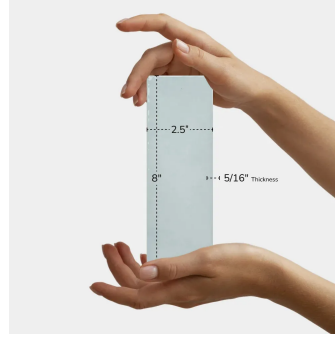

Blue 2.5x8 Glossy Ceramic Subway Tile

[View Product](#)

SKU	AT445639MT
Item size	2.5x8 inch
Tile Finish	Glossy
Coverage	0.145
Sold By	box
Sq Ft Per Box	5.5
Tile Use	Indoor Walls, Light traffic floors, Shower Walls, Steam Room, Heat areas up to 150F, Commercial walls
Recommended thinset	Laticrete 254 Platinum
Country of Origin	Spain

Material	Ceramic
Thickness	5/16 inch
Mounting type	Loose
Priced By	sf
Pieces Per Box	38
Weight	2.60
Shade Variation	V2
Recommended Grout 1	Laticrete Permacolor White