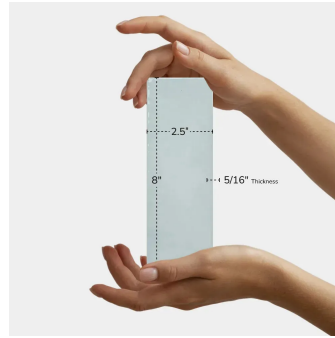

Blue 2.5x8 Glossy Ceramic Subway Tile

[View Product](#)

SKU	AT445639MT
Item size	2.5x8 inch
Tile Finish	Glossy
Coverage	0.145
Sold By	box
Sq Ft Per Box	5.5
Tile Use	Indoor Walls, Light traffic floors, Shower Walls, Steam Room, Heat areas up to 150F, Commercial walls
Recommended thinset	Laticrete 254 Platinum
Country of Origin	Spain

Material	Ceramic
Thickness	5/16 inch
Mounting type	Loose
Priced By	sf
Pieces Per Box	38
Weight	2.60
Shade Variation	V2
Recommended Grout 1	Laticrete Permacolor White