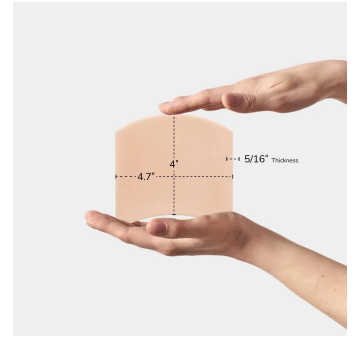

Wave 5x5 Pink Glossy Ceramic Tile

[View Product](#)

SKU	AT448837MT
Item size	5x5 inch
Tile Finish	Glossy
Coverage	0.132
Sold By	box
Sq Ft Per Box	4.5
Tile Use	Indoor Walls, Light traffic floors, Shower Walls, Steam Room, Heat areas up to 150F, Commercial walls
Recommended thinset	Laticrete 254 Platinum
Country of Origin	Spain

Material	Ceramic
Thickness	5/16 inch
Mounting type	Loose
Priced By	sf
Pieces Per Box	34
Weight	2.92
Shade Variation	V1
Recommended Grout 1	Laticrete Permacolor White