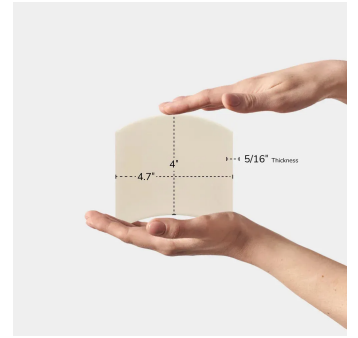

Wave 5x5 Cream Glossy Ceramic Tile

[View Product](#)

SKU	AT448835MT
Item size	5x5 inch
Tile Finish	Glossy
Coverage	0.132
Sold By	box
Sq Ft Per Box	4.5
Tile Use	Indoor Walls, Light traffic floors, Shower Walls, Steam Room, Heat areas up to 150F, Commercial walls
Recommended thinset	Laticrete 254 Platinum
Country of Origin	Spain

Material	Ceramic
Thickness	5/16 inch
Mounting type	Loose
Priced By	sf
Pieces Per Box	34
Weight	2.92
Shade Variation	V1
Recommended Grout 1	Laticrete Permacolor White