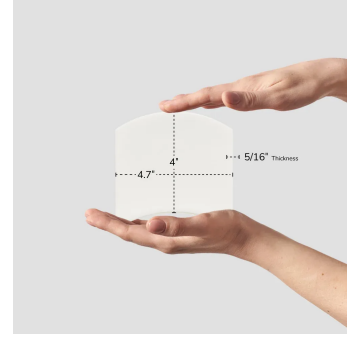

Wave 5x5 White Glossy Ceramic Tile

[View Product](#)

SKU	AT448838MT
Item size	5x5 inch
Tile Finish	Glossy
Coverage	0.132
Sold By	box
Sq Ft Per Box	4.5
Tile Use	Indoor Walls, Light traffic floors, Shower Walls, Steam Room, Heat areas up to 150F, Commercial walls
Recommended thinset	Laticrete 254 Platinum
Country of Origin	Spain

Material	Ceramic
Thickness	5/16 inch
Mounting type	Loose
Priced By	sf
Pieces Per Box	34
Weight	2.92
Shade Variation	V1
Recommended Grout 1	Laticrete Permacolor White