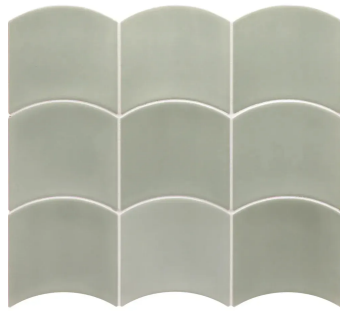

## Wave 5x5 Moody Blue Glossy Ceramic Tile

[View Product](#)

SKU	AT448839MT
Item size	5x5 inch
Tile Finish	Glossy
Coverage	0.132
Sold By	box
Sq Ft Per Box	4.5
Tile Use	Indoor Walls, Light traffic floors, Shower Walls, Steam Room, Heat areas up to 150F, Commercial walls
Recommended thinset	Laticrete 254 Platinum
Country of Origin	Spain

Material	Ceramic
Thickness	5/16 inch
Mounting type	Loose
Priced By	sf
Pieces Per Box	34
Weight	2.92
Shade Variation	V1
Recommended Grout 1	Laticrete Permacolor White