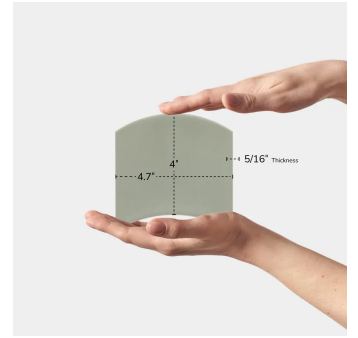

## Wave 5x5 Moody Blue Glossy Ceramic Tile

[View Product](#)

SKU	AT448839MT
Item size	5x5 inch
Tile Finish	Glossy
Coverage	0.132
Sold By	box
Sq Ft Per Box	4.5
Tile Use	Indoor Walls, Light traffic floors, Shower Walls, Steam Room, Heat areas up to 150F, Commercial walls
Recommended thinset	Laticrete 254 Platinum
Country of Origin	Spain

Material	Ceramic
Thickness	5/16 inch
Mounting type	Loose
Priced By	sf
Pieces Per Box	34
Weight	2.92
Shade Variation	V1
Recommended Grout 1	Laticrete Permacolor White