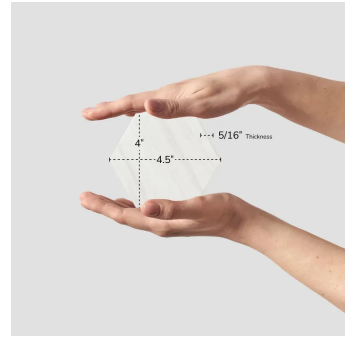

Bianco White 4" Hexagon Matte Porcelain Tile

[View Product](#)

| | |
|---------------------|--|
| SKU | AT447971MT |
| Item size | 4.5x4 inch |
| Tile Finish | Matte |
| Coverage | 0.095 |
| Sold By | box |
| Sq Ft Per Box | 4.75 |
| Tile Use | Outdoors, Indoor Walls, Light traffic floors, High traffic floors, Shower Walls, Shower Floor, Steam Room, Swimming Pool, Heat areas up to 150F, Commercial walls, Commercial Floors |
| Recommended thinset | Laticrete 254 Platinum |
| Country of Origin | Spain |

| | |
|---------------------|----------------------------|
| Material | Porcelain |
| Thickness | 5/16 inch |
| Mounting type | Loose |
| Priced By | sf |
| Pieces Per Box | 50 |
| Weight | 3.53 |
| Shade Variation | V3 |
| Recommended Grout 1 | Laticrete Permacolor White |