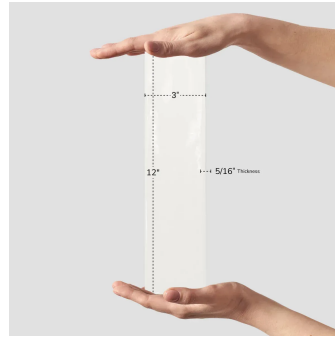

White 3x12 Glossy Ceramic Subway Tile

[View Product](#)

SKU	AT441950MT
Item size	3x12 inch
Tile Finish	Glossy
Coverage	0.250
Sold By	box
Sq Ft Per Box	11
Tile Use	Indoor Walls, Light traffic floors, Shower Walls, Steam Room, Heat areas up to 150F, Commercial walls

Material	Ceramic
Thickness	5/16 inch
Mounting type	Loose
Priced By	sf
Pieces Per Box	44
Weight	2.55
Recommended thinset	Laticrete 254 Platinum
Country of Origin	Spain

Recommended Grout 1 Laticrete Permacolor White