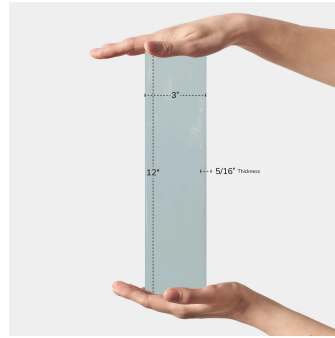

Ash Blue 3x12 Glossy Ceramic Subway Tile

[View Product](#)

SKU	AT442051MT
Item size	3x12 inch
Tile Finish	Glossy
Coverage	0.250
Sold By	box
Sq Ft Per Box	11
Tile Use	Indoor Walls, Light traffic floors, Shower Walls, Steam Room, Heat areas up to 150F, Commercial walls

Material	Ceramic
Thickness	5/16 inch
Mounting type	Loose
Priced By	sf
Pieces Per Box	44
Weight	2.55
Recommended thinset	Laticrete 254 Platinum
Country of Origin	Spain

Recommended Grout 1 Laticrete Permacolor White