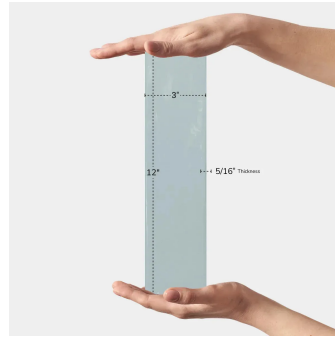

Ash Blue 3x12 Glossy Ceramic Subway Tile

[View Product](#)

SKU	AT442051MT
Item size	3x12 inch
Tile Finish	Glossy
Coverage	0.250
Sold By	box
Sq Ft Per Box	11
Tile Use	Indoor Walls, Light traffic floors, Shower Walls, Steam Room, Heat areas up to 150F, Commercial walls

Material	Ceramic
Thickness	5/16 inch
Mounting type	Loose
Priced By	sf
Pieces Per Box	44
Weight	2.55
Recommended thinset	Laticrete 254 Platinum
Country of Origin	Spain

Recommended Grout 1 Laticrete Permacolor White