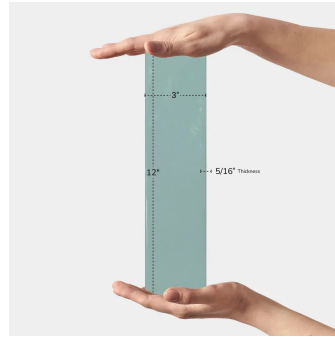

# Jade 3x12 Glossy Ceramic Subway Tile

[View Product](#)

SKU	AT442050MT
Item size	3x12 inch
Tile Finish	Glossy
Coverage	0.250
Sold By	box
Sq Ft Per Box	11
Tile Use	Indoor Walls, Light traffic floors, Shower Walls, Steam Room, Heat areas up to 150F, Commercial walls

Material	Ceramic
Thickness	5/16 inch
Mounting type	Loose
Priced By	sf
Pieces Per Box	44
Weight	2.55
Recommended thinset	Laticrete 254 Platinum
Country of Origin	Spain

Recommended Grout 1      Laticrete Permacolor White