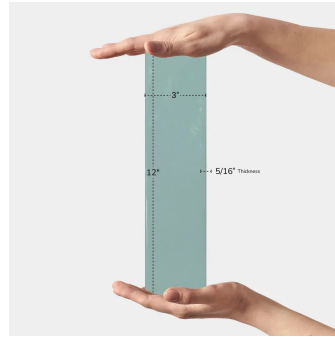

Jade 3x12 Glossy Ceramic Subway Tile

[View Product](#)

SKU	AT442050MT
Item size	3x12 inch
Tile Finish	Glossy
Coverage	0.250
Sold By	box
Sq Ft Per Box	11
Tile Use	Indoor Walls, Light traffic floors, Shower Walls, Steam Room, Heat areas up to 150F, Commercial walls

Material	Ceramic
Thickness	5/16 inch
Mounting type	Loose
Priced By	sf
Pieces Per Box	44
Weight	2.55
Recommended thinset	Laticrete 254 Platinum
Country of Origin	Spain

Recommended Grout 1 Laticrete Permacolor White