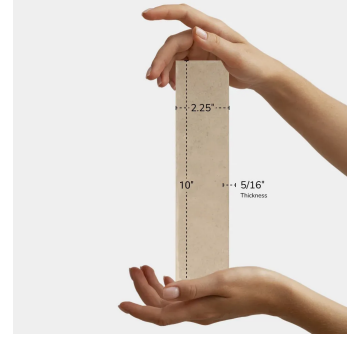

# Siena 2.25x10 Matte Porcelain Subway Tile

[View Product](#)

SKU	AT447569MT
Item size	2.25x10 inch
Tile Finish	Matte
Coverage	0.162
Sold By	box
Sq Ft Per Box	5.5
Tile Use	Outdoors, Indoor Walls, Light traffic floors, High traffic floors, Shower Walls, Shower Floor, Steam Room, Swimming Pool, Heat areas up to 150F, Commercial walls, Commercial Floors
Recommended thinset	Laticrete 254 Platinum
Country of Origin	Spain

Material	Porcelain
Thickness	5/16 inch
Mounting type	Loose
Priced By	sf
Pieces Per Box	34
Weight	3.62
Shade Variation	V3
Recommended Grout 1	Laticrete Permacolor White