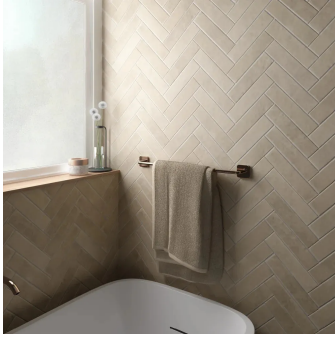

# Siena 2.25x10 Matte Porcelain Subway Tile

[View Product](#)

SKU	AT447569MT
Item size	2.25x10 inch
Tile Finish	Matte
Coverage	0.162
Sold By	box
Sq Ft Per Box	5.5
Tile Use	Outdoors, Indoor Walls, Light traffic floors, High traffic floors, Shower Walls, Shower Floor, Steam Room, Swimming Pool, Heat areas up to 150F, Commercial walls, Commercial Floors
Recommended thinset	Laticrete 254 Platinum
Country of Origin	Spain

Material	Porcelain
Thickness	5/16 inch
Mounting type	Loose
Priced By	sf
Pieces Per Box	34
Weight	3.62
Shade Variation	V3
Recommended Grout 1	Laticrete Permacolor White