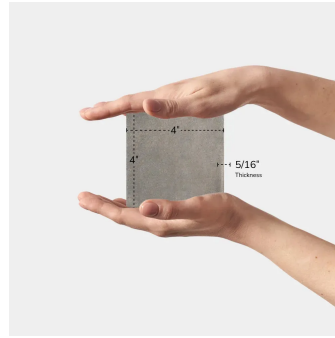

# Concrete 4x4 Matte Porcelain Tile

[View Product](#)

SKU	AT447572MT
Item size	4x4 inch
Tile Finish	Matte
Coverage	0.110
Sold By	box
Sq Ft Per Box	5.5
Tile Use	Outdoors, Indoor Walls, Light traffic floors, High traffic floors, Shower Walls, Shower Floor, Steam Room, Swimming Pool, Heat areas up to 150F, Commercial walls, Commercial Floors
Recommended thinset	Laticrete 254 Platinum
Country of Origin	Spain

Material	Porcelain
Thickness	5/16 inch
Mounting type	Loose
Priced By	sf
Pieces Per Box	50
Weight	3.42
Shade Variation	V3
Recommended Grout 1	Laticrete Permacolor White