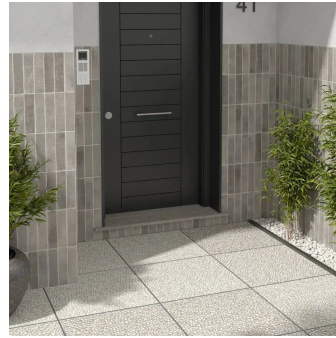

Concrete 2.25x10 Matte Porcelain Subway Tile

[View Product](#)

SKU	AT447563MT
Item size	2.25x10 inch
Tile Finish	Matte
Coverage	0.162
Sold By	box
Sq Ft Per Box	5.5
Tile Use	Outdoors, Indoor Walls, Light traffic floors, High traffic floors, Shower Walls, Shower Floor, Steam Room, Swimming Pool, Heat areas up to 150F, Commercial walls, Commercial Floors
Recommended thinset	Laticrete 254 Platinum
Country of Origin	Spain

Material	Porcelain
Thickness	5/16 inch
Mounting type	Loose
Priced By	sf
Pieces Per Box	34
Weight	3.62
Shade Variation	V3
Recommended Grout 1	Laticrete Permacolor White