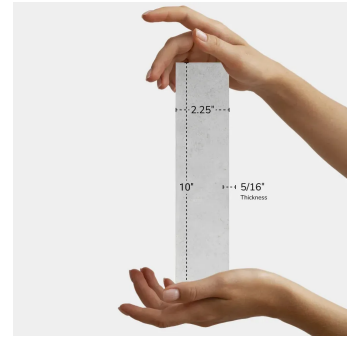

# Ice 2.25x10 Matte Porcelain Subway Tile

[View Product](#)

SKU	AT447567MT
Item size	2.25x10 inch
Tile Finish	Matte
Coverage	0.162
Sold By	box
Sq Ft Per Box	5.5
Tile Use	Outdoors, Indoor Walls, Light traffic floors, High traffic floors, Shower Walls, Shower Floor, Steam Room, Swimming Pool, Heat areas up to 150F, Commercial walls, Commercial Floors
Recommended thinset	Laticrete 254 Platinum
Country of Origin	Spain

Material	Porcelain
Thickness	5/16 inch
Mounting type	Loose
Priced By	sf
Pieces Per Box	34
Weight	3.62
Shade Variation	V3
Recommended Grout 1	Laticrete Permacolor White