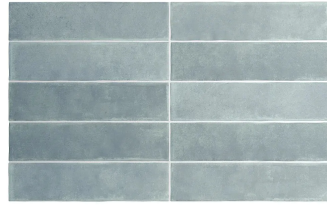

Sky 2.25x10 Matte Porcelain Subway Tile

[View Product](#)

SKU	AT447570MT	Material	Porcelain
Item size	2.25x10 inch	Thickness	5/16 inch
Tile Finish	Matte	Mounting type	Loose
Coverage	0.162	Priced By	sf
Sold By	box	Pieces Per Box	34
Sq Ft Per Box	5.5	Weight	3.62
Tile Use	Outdoors, Indoor Walls, Light traffic floors, High traffic floors, Shower Walls, Shower Floor, Steam Room, Swimming Pool, Heat areas up to 150F, Commercial walls, Commercial Floors	Shade Variation	V3
Recommended thinset	Laticrete 254 Platinum	Recommended Grout 1	Laticrete Permacolor White
Country of Origin	Spain		