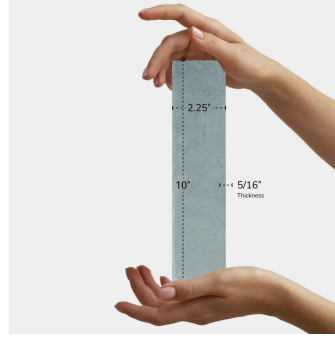

Sky 2.25x10 Matte Porcelain Subway Tile

[View Product](#)

SKU	AT447570MT	Material	Porcelain
Item size	2.25x10 inch	Thickness	5/16 inch
Tile Finish	Matte	Mounting type	Loose
Coverage	0.162	Priced By	sf
Sold By	box	Pieces Per Box	34
Sq Ft Per Box	5.5	Weight	3.62
Tile Use	Outdoors, Indoor Walls, Light traffic floors, High traffic floors, Shower Walls, Shower Floor, Steam Room, Swimming Pool, Heat areas up to 150F, Commercial walls, Commercial Floors	Shade Variation	V3
Recommended thinset	Laticrete 254 Platinum	Recommended Grout 1	Laticrete Permacolor White
Country of Origin	Spain		