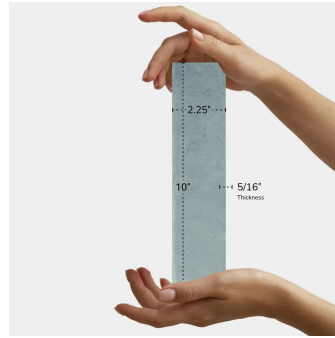

Sky 2.25x10 Matte Porcelain Subway Tile

[View Product](#)

SKU	AT447570MT
Item size	2.25x10 inch
Tile Finish	Matte
Coverage	0.162
Sold By	box
Sq Ft Per Box	5.5
Tile Use	Outdoors, Indoor Walls, Light traffic floors, High traffic floors, Shower Walls, Shower Floor, Steam Room, Swimming Pool, Heat areas up to 150F, Commercial walls, Commercial Floors
Recommended thinset	Laticrete 254 Platinum
Country of Origin	Spain

Material	Porcelain
Thickness	5/16 inch
Mounting type	Loose
Priced By	sf
Pieces Per Box	34
Weight	3.62
Shade Variation	V3
Recommended Grout 1	Laticrete Permacolor White