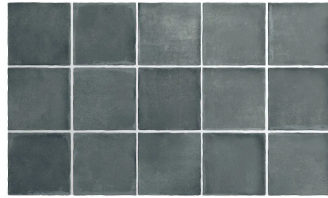

Glacier 4x4 Matte Porcelain Tile

[View Product](#)

SKU	AT447575MT
Item size	4x4 inch
Tile Finish	Matte
Coverage	0.110
Sold By	box
Sq Ft Per Box	5.5
Tile Use	Outdoors, Indoor Walls, Light traffic floors, High traffic floors, Shower Walls, Shower Floor, Steam Room, Swimming Pool, Heat areas up to 150F, Commercial walls, Commercial Floors
Recommended thinset	Laticrete 254 Platinum
Country of Origin	Spain

Material	Porcelain
Thickness	5/16 inch
Mounting type	Loose
Priced By	sf
Pieces Per Box	50
Weight	3.42
Shade Variation	V3
Recommended Grout 1	Laticrete Permacolor White