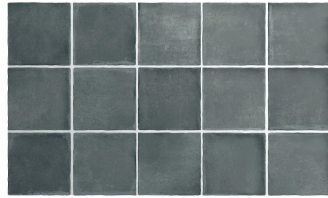

# Glacier 4x4 Matte Porcelain Tile

[View Product](#)

SKU	AT447575MT
Item size	4x4 inch
Tile Finish	Matte
Coverage	0.110
Sold By	box
Sq Ft Per Box	5.5
Tile Use	Outdoors, Indoor Walls, Light traffic floors, High traffic floors, Shower Walls, Shower Floor, Steam Room, Swimming Pool, Heat areas up to 150F, Commercial walls, Commercial Floors
Recommended thinset	Laticrete 254 Platinum
Country of Origin	Spain

Material	Porcelain
Thickness	5/16 inch
Mounting type	Loose
Priced By	sf
Pieces Per Box	50
Weight	3.42
Shade Variation	V3
Recommended Grout 1	Laticrete Permacolor White