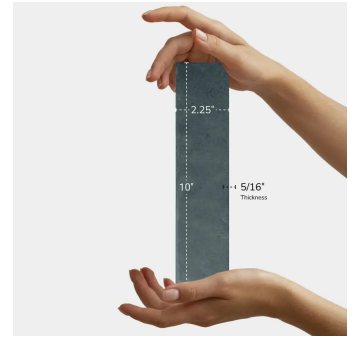

Glacier 2.25x10 Matte Porcelain Subway Tile

[View Product](#)

SKU	AT447566MT
Item size	2.25x10 inch
Tile Finish	Matte
Coverage	0.162
Sold By	box
Sq Ft Per Box	5.5
Tile Use	Outdoors, Indoor Walls, Light traffic floors, High traffic floors, Shower Walls, Shower Floor, Steam Room, Swimming Pool, Heat areas up to 150F, Commercial walls, Commercial Floors
Recommended thinset	Laticrete 254 Platinum
Country of Origin	Spain

Material	Porcelain
Thickness	5/16 inch
Mounting type	Loose
Priced By	sf
Pieces Per Box	34
Weight	3.62
Shade Variation	V3
Recommended Grout 1	Laticrete Permacolor White