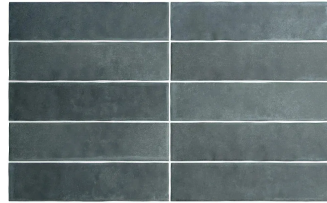

Glacier 2.25x10 Matte Porcelain Subway Tile

[View Product](#)

SKU	AT447566MT
Item size	2.25x10 inch
Tile Finish	Matte
Coverage	0.162
Sold By	box
Sq Ft Per Box	5.5
Tile Use	Outdoors, Indoor Walls, Light traffic floors, High traffic floors, Shower Walls, Shower Floor, Steam Room, Swimming Pool, Heat areas up to 150F, Commercial walls, Commercial Floors
Recommended thinset	Laticrete 254 Platinum
Country of Origin	Spain

Material	Porcelain
Thickness	5/16 inch
Mounting type	Loose
Priced By	sf
Pieces Per Box	34
Weight	3.62
Shade Variation	V3
Recommended Grout 1	Laticrete Permacolor White