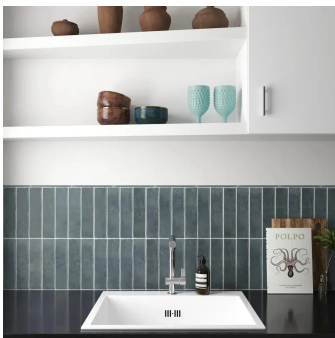

Glacier 2.25x10 Matte Porcelain Subway Tile

[View Product](#)

SKU	AT447566MT
Item size	2.25x10 inch
Tile Finish	Matte
Coverage	0.162
Sold By	box
Sq Ft Per Box	5.5
Tile Use	Outdoors, Indoor Walls, Light traffic floors, High traffic floors, Shower Walls, Shower Floor, Steam Room, Swimming Pool, Heat areas up to 150F, Commercial walls, Commercial Floors
Recommended thinset	Laticrete 254 Platinum
Country of Origin	Spain

Material	Porcelain
Thickness	5/16 inch
Mounting type	Loose
Priced By	sf
Pieces Per Box	34
Weight	3.62
Shade Variation	V3
Recommended Grout 1	Laticrete Permacolor White