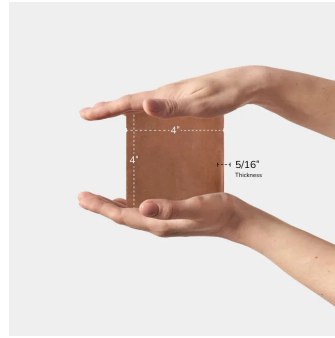

# Cotto 4x4 Matte Porcelain Tile

[View Product](#)

SKU	AT447573MT
Item size	4x4 inch
Tile Finish	Matte
Coverage	0.110
Sold By	box
Sq Ft Per Box	5.5
Tile Use	Outdoors, Indoor Walls, Light traffic floors, High traffic floors, Shower Walls, Shower Floor, Steam Room, Swimming Pool, Heat areas up to 150F, Commercial walls, Commercial Floors
Recommended thinset	Laticrete 254 Platinum
Country of Origin	Spain

Material	Porcelain
Thickness	5/16 inch
Mounting type	Loose
Priced By	sf
Pieces Per Box	50
Weight	3.42
Shade Variation	V3
Recommended Grout 1	Laticrete Permacolor White