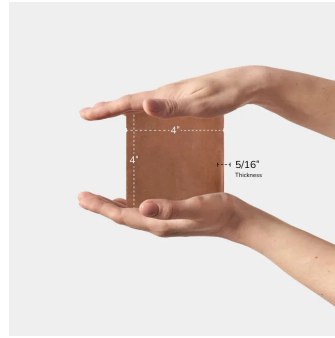

Cotto 4x4 Matte Porcelain Tile

[View Product](#)

SKU	AT447573MT
Item size	4x4 inch
Tile Finish	Matte
Coverage	0.110
Sold By	box
Sq Ft Per Box	5.5
Tile Use	Outdoors, Indoor Walls, Light traffic floors, High traffic floors, Shower Walls, Shower Floor, Steam Room, Swimming Pool, Heat areas up to 150F, Commercial walls, Commercial Floors
Recommended thinset	Laticrete 254 Platinum
Country of Origin	Spain

Material	Porcelain
Thickness	5/16 inch
Mounting type	Loose
Priced By	sf
Pieces Per Box	50
Weight	3.42
Shade Variation	V3
Recommended Grout 1	Laticrete Permacolor White