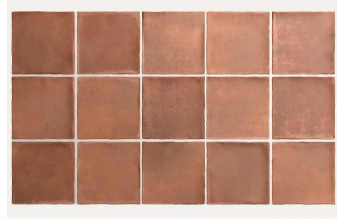

Cotto 4x4 Matte Porcelain Tile

[View Product](#)

SKU	AT447573MT
Item size	4x4 inch
Tile Finish	Matte
Coverage	0.110
Sold By	box
Sq Ft Per Box	5.5
Tile Use	Outdoors, Indoor Walls, Light traffic floors, High traffic floors, Shower Walls, Shower Floor, Steam Room, Swimming Pool, Heat areas up to 150F, Commercial walls, Commercial Floors
Recommended thinset	Laticrete 254 Platinum
Country of Origin	Spain

Material	Porcelain
Thickness	5/16 inch
Mounting type	Loose
Priced By	sf
Pieces Per Box	50
Weight	3.42
Shade Variation	V3
Recommended Grout 1	Laticrete Permacolor White