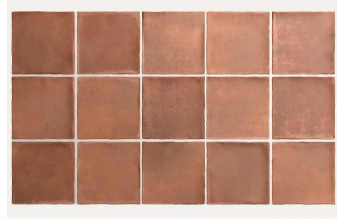

# Cotto 4x4 Matte Porcelain Tile

[View Product](#)

SKU	AT447573MT
Item size	4x4 inch
Tile Finish	Matte
Coverage	0.110
Sold By	box
Sq Ft Per Box	5.5
Tile Use	Outdoors, Indoor Walls, Light traffic floors, High traffic floors, Shower Walls, Shower Floor, Steam Room, Swimming Pool, Heat areas up to 150F, Commercial walls, Commercial Floors
Recommended thinset	Laticrete 254 Platinum
Country of Origin	Spain

Material	Porcelain
Thickness	5/16 inch
Mounting type	Loose
Priced By	sf
Pieces Per Box	50
Weight	3.42
Shade Variation	V3
Recommended Grout 1	Laticrete Permacolor White