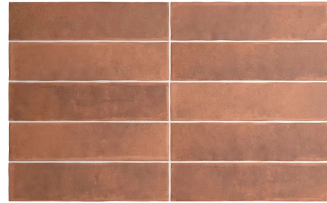

Cotto 2.25x10 Matte Porcelain Subway Tile

[View Product](#)

SKU	AT447564MT
Item size	2.25x10 inch
Tile Finish	Matte
Coverage	0.162
Sold By	box
Sq Ft Per Box	5.5
Tile Use	Outdoors, Indoor Walls, Light traffic floors, High traffic floors, Shower Walls, Shower Floor, Steam Room, Swimming Pool, Heat areas up to 150F, Commercial walls, Commercial Floors
Recommended thinset	Laticrete 254 Platinum
Country of Origin	Spain

Material	Porcelain
Thickness	5/16 inch
Mounting type	Loose
Priced By	sf
Pieces Per Box	34
Weight	3.62
Shade Variation	V3
Recommended Grout 1	Laticrete Permacolor White