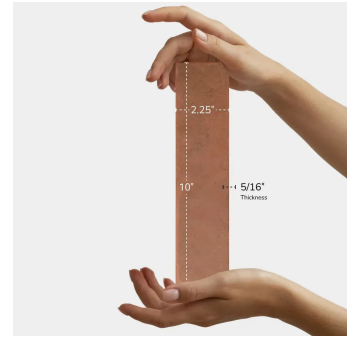

Cotto 2.25x10 Matte Porcelain Subway Tile

[View Product](#)

SKU	AT447564MT
Item size	2.25x10 inch
Tile Finish	Matte
Coverage	0.162
Sold By	box
Sq Ft Per Box	5.5
Tile Use	Outdoors, Indoor Walls, Light traffic floors, High traffic floors, Shower Walls, Shower Floor, Steam Room, Swimming Pool, Heat areas up to 150F, Commercial walls, Commercial Floors
Recommended thinset	Laticrete 254 Platinum
Country of Origin	Spain

Material	Porcelain
Thickness	5/16 inch
Mounting type	Loose
Priced By	sf
Pieces Per Box	34
Weight	3.62
Shade Variation	V3
Recommended Grout 1	Laticrete Permacolor White