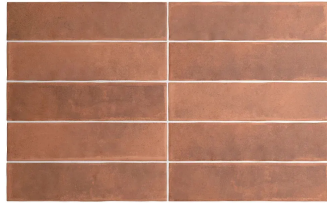

Cotto 2.25x10 Matte Porcelain Subway Tile

[View Product](#)

SKU	AT447564MT
Item size	2.25x10 inch
Tile Finish	Matte
Coverage	0.162
Sold By	box
Sq Ft Per Box	5.5
Tile Use	Outdoors, Indoor Walls, Light traffic floors, High traffic floors, Shower Walls, Shower Floor, Steam Room, Swimming Pool, Heat areas up to 150F, Commercial walls, Commercial Floors
Recommended thinset	Laticrete 254 Platinum
Country of Origin	Spain

Material	Porcelain
Thickness	5/16 inch
Mounting type	Loose
Priced By	sf
Pieces Per Box	34
Weight	3.62
Shade Variation	V3
Recommended Grout 1	Laticrete Permacolor White