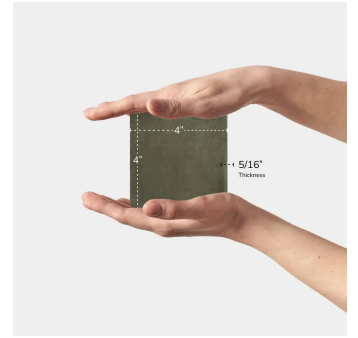

Khaki 4x4 Matte Porcelain Tile

[View Product](#)

SKU	AT447577MT
Item size	4x4 inch
Tile Finish	Matte
Coverage	0.110
Sold By	box
Sq Ft Per Box	5.5
Tile Use	Outdoors, Indoor Walls, Light traffic floors, High traffic floors, Shower Walls, Shower Floor, Steam Room, Swimming Pool, Heat areas up to 150F, Commercial walls, Commercial Floors
Recommended thinset	Laticrete 254 Platinum
Country of Origin	Spain

Material	Porcelain
Thickness	5/16 inch
Mounting type	Loose
Priced By	sf
Pieces Per Box	50
Weight	3.42
Shade Variation	V3
Recommended Grout 1	Laticrete Permacolor White