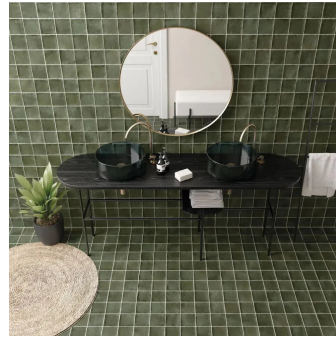

Khaki 4x4 Matte Porcelain Tile

[View Product](#)

SKU	AT447577MT
Item size	4x4 inch
Tile Finish	Matte
Coverage	0.110
Sold By	box
Sq Ft Per Box	5.5
Tile Use	Outdoors, Indoor Walls, Light traffic floors, High traffic floors, Shower Walls, Shower Floor, Steam Room, Swimming Pool, Heat areas up to 150F, Commercial walls, Commercial Floors
Recommended thinset	Laticrete 254 Platinum
Country of Origin	Spain

Material	Porcelain
Thickness	5/16 inch
Mounting type	Loose
Priced By	sf
Pieces Per Box	50
Weight	3.42
Shade Variation	V3
Recommended Grout 1	Laticrete Permacolor White