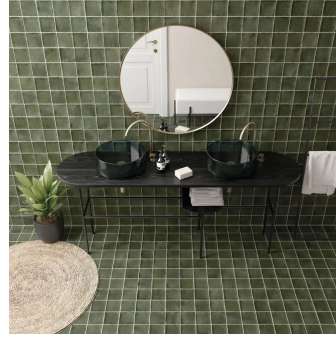

Khaki 4x4 Matte Porcelain Tile

[View Product](#)

SKU	AT447577MT
Item size	4x4 inch
Tile Finish	Matte
Coverage	0.110
Sold By	box
Sq Ft Per Box	5.5
Tile Use	Outdoors, Indoor Walls, Light traffic floors, High traffic floors, Shower Walls, Shower Floor, Steam Room, Swimming Pool, Heat areas up to 150F, Commercial walls, Commercial Floors
Recommended thinset	Laticrete 254 Platinum
Country of Origin	Spain

Material	Porcelain
Thickness	5/16 inch
Mounting type	Loose
Priced By	sf
Pieces Per Box	50
Weight	3.42
Shade Variation	V3
Recommended Grout 1	Laticrete Permacolor White