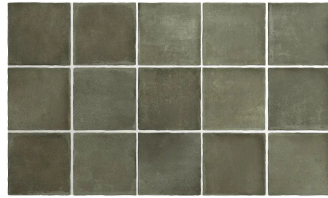

Khaki 4x4 Matte Porcelain Tile

[View Product](#)

SKU	AT447577MT
Item size	4x4 inch
Tile Finish	Matte
Coverage	0.110
Sold By	box
Sq Ft Per Box	5.5
Tile Use	Outdoors, Indoor Walls, Light traffic floors, High traffic floors, Shower Walls, Shower Floor, Steam Room, Swimming Pool, Heat areas up to 150F, Commercial walls, Commercial Floors
Recommended thinset	Laticrete 254 Platinum
Country of Origin	Spain

Material	Porcelain
Thickness	5/16 inch
Mounting type	Loose
Priced By	sf
Pieces Per Box	50
Weight	3.42
Shade Variation	V3
Recommended Grout 1	Laticrete Permacolor White