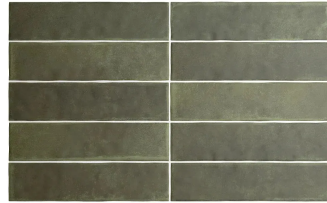

Khaki 2.25x10 Matte Porcelain Subway Tile

[View Product](#)

SKU	AT447568MT
Item size	2.25x10 inch
Tile Finish	Matte
Coverage	0.162
Sold By	box
Sq Ft Per Box	5.5
Tile Use	Outdoors, Indoor Walls, Light traffic floors, High traffic floors, Shower Walls, Shower Floor, Steam Room, Swimming Pool, Heat areas up to 150F, Commercial walls, Commercial Floors
Recommended thinset	Laticrete 254 Platinum
Country of Origin	Spain

Material	Porcelain
Thickness	5/16 inch
Mounting type	Loose
Priced By	sf
Pieces Per Box	34
Weight	3.62
Shade Variation	V3
Recommended Grout 1	Laticrete Permacolor White