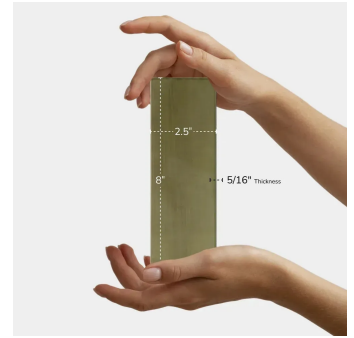

Green 2.5x8 Glossy Ceramic Subway Tile

[View Product](#)

SKU	AT441195MT
Item size	2.56x7.87 inch
Tile Finish	Glossy
Coverage	0.145
Sold By	box
Sq Ft Per Box	5.38
Tile Use	Indoor Walls, Light traffic floors, Shower Walls, Steam Room, Heat areas up to 150F, Commercial walls
Recommended thinset	Laticrete 254 Platinum
Country of Origin	Spain

Material	Ceramic
Thickness	5/16 inch
Mounting type	Loose
Priced By	sf
Pieces Per Box	38
Weight	2.70
Shade Variation	V2
Recommended Grout 1	Laticrete Permacolor White