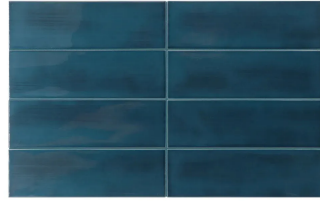

Blue 2.5x8 Glossy Ceramic Subway Tile

[View Product](#)

SKU	AT441196MT
Item size	2.56x7.87 inch
Tile Finish	Glossy
Coverage	0.145
Sold By	box
Sq Ft Per Box	5.38
Tile Use	Indoor Walls, Light traffic floors, Shower Walls, Steam Room, Heat areas up to 150F, Commercial walls
Recommended thinset	Laticrete 254 Platinum
Country of Origin	Spain

Material	Ceramic
Thickness	5/16 inch
Mounting type	Loose
Priced By	sf
Pieces Per Box	38
Weight	2.70
Shade Variation	V2
Recommended Grout 1	Laticrete Permacolor White