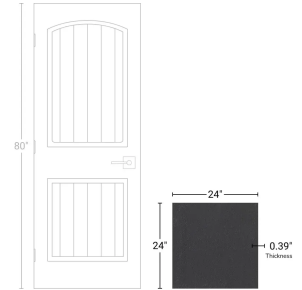

Dark Grey Kosei 24x24 Concrete Look Wall & Floor Matte Porcelain Tile

[View Product](#)

SKU	ATVVD2401MU
Item size	24x24 inch
Tile Finish	Matte
Coverage	3.875
Sold By	box
Sq Ft Per Box	7.75
Tile Use	Outdoors, Indoor Walls, Light traffic floors, High traffic floors, Shower Walls, Shower Floor, Steam Room, Swimming Pool, Heat areas up to 150F, Commercial walls, Commercial Floors
Recommended thinset	Laticrete 254 Platinum
Country of Origin	Italy

Material	Porcelain
Thickness	0.39 inch
Mounting type	Loose
Priced By	sf
Pieces Per Box	2
Weight	4.778
Shade Variation	V2
Recommended Grout 1	Laticrete Permacolor White