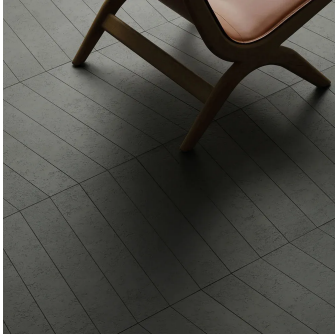

# Grey Green Kosei Chevron 4x22 Concrete Look Wall & Floor Matte Porcelain Tile

[View Product](#)

SKU	ATVVD7501MU	Material	Porcelain
Item size	4x22 inch	Thickness	0.39 inch
Tile Finish	Matte	Mounting type	Loose
Coverage	0.584	Priced By	sf
Sold By	box	Pieces Per Box	14
Sq Ft Per Box	8.18	Weight	4.770
Tile Use	Outdoors, Indoor Walls, Light traffic floors, High traffic floors, Shower Walls, Shower Floor, Steam Room, Swimming Pool, Heat areas up to 150F, Commercial walls, Commercial Floors	Shade Variation	V2
Recommended thinset	Laticrete 254 Platinum	Recommended Grout 1	Laticrete Permacolor White
Country of Origin	Italy		