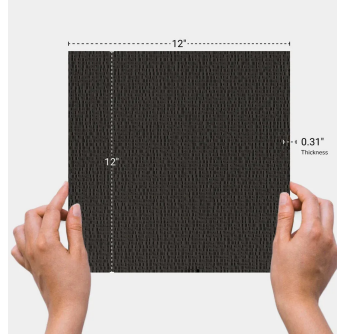

# Phenomenon Air Nero Matte Porcelain Mosaic Tile

[View Product](#)

SKU	ATTYPAI0601MU
Item size	12x12 inch
Tile Finish	Matte
Coverage	0.968
Sold By	sheet
Sq Ft Per Box	10.65
Tile Use	Outdoors, Indoor Walls, Shower Walls, Heat areas up to 150F, Commercial walls
Recommended Grout 1	Laticrete Permacolor White

Material	Porcelain
Thickness	0.31 inch
Mounting type	Mesh Mounted
Priced By	sf
Pieces Per Box	11
Weight	2.025
Recommended thinset	Laticrete 254 Platinum
Country of Origin	Italy