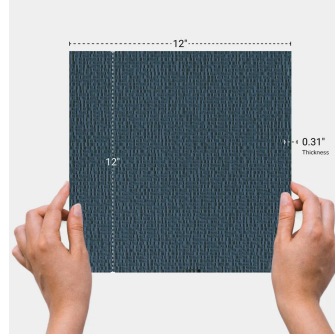

# Phenomenon Air Blu Matte Porcelain Mosaic Tile

[View Product](#)

SKU	ATTYPAI0501MU
Item size	12x12 inch
Tile Finish	Matte
Coverage	0.968
Sold By	sheet
Sq Ft Per Box	10.65
Tile Use	Outdoors, Indoor Walls, Shower Walls, Heat areas up to 150F, Commercial walls
Recommended Grout 1	Laticrete Permacolor White

Material	Porcelain
Thickness	0.31 inch
Mounting type	Mesh Mounted
Priced By	sf
Pieces Per Box	11
Weight	2.025
Recommended thinset	Laticrete 254 Platinum
Country of Origin	Italy